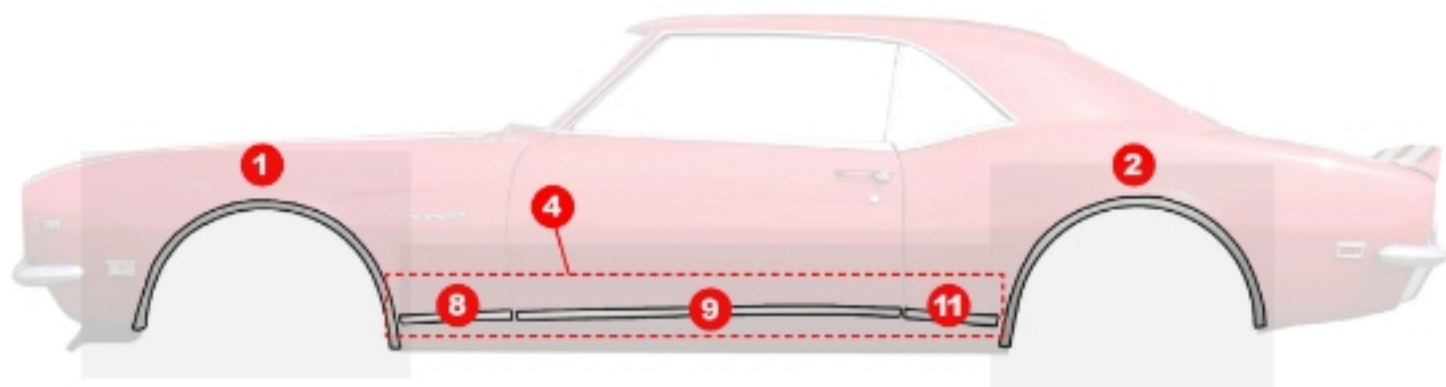

MOLDING/TRIM 67-69

#	YEAR	DESCRIPTION	GM	MODEL	PART #
1	67-68	Wheel Opening Molding Set - OE Style - 4pcs	☑	Camaro/Firebird	W-932
	68	Wheel Opening Moldings - OE Style - 4pcs	☑	Camaro RS	W-933
	69	Wheel Opening Moldings - OE Style - 4pcs	☑	Camaro	W-934
2	67-68	Wheel Opening Molding - OE Style - LH Front	☑	Camaro/Firebird	W-932A
	67-68	Wheel Opening Molding - OE Style - RH Front	☑	Camaro/Firebird	W-932C
	69	Wheel Opening Molding - Front - LH		Firebird	K-9794774
3	69	Wheel Opening Molding - Front - RH		Firebird	K-9794773
	67-68	Wheel Opening Molding - OE Style - LH Rear	☑	Camaro/Firebird	W-932B
	67-68	Wheel Opening Molding - OE Style - RH Rear	☑	Camaro/Firebird	W-932D
4	67-81	Wheel Opening Molding Screws - 36pcs		Camaro/Firebird	K-K606
5	67	Lower Body Molding Set	☑	Camaro RS	W-452
	68	Lower Molding Set - 6pcs	☑	Camaro RS	W-504
	67	Lower Body Molding Hardware Set - OE Style		Camaro RS	W-453C
6	68	Lower Body Molding Mounting Set - OE Style		Camaro RS	W-504B
	67	Lower Body Molding Hardware Set		Camaro RS	W-453A
	68	Lower Body Molding Mounting Set		Camaro RS	W-504A
7	67	Lower Body Molding Template Set		Camaro RS	W-704
	68	Lower Body Molding Template Set		Camaro RS	W-711
	67	Lower Fender Molding - LH	☑	Camaro RS	W-429
8	67	Lower Fender Molding - RH	☑	Camaro RS	W-428
	68	Lower Fender Molding - LH	☑	Camaro RS	W-167B
	68	Lower Fender Molding - RH	☑	Camaro RS	W-167A
9	67	Lower Door Molding - LH	☑	Camaro RS	W-451
	67	Lower Door Molding - RH	☑	Camaro RS	W-450
	68	Lower Door Molding - LH	☑	Camaro RS	W-503
10	68	Lower Door Molding - RH	☑	Camaro RS	W-502
	67	Lower Door Molding Hardware		Camaro RS	W-453
	67	Lower Quarter Panel Molding - LH	☑	Camaro RS	W-427
11	67	Lower Quarter Panel Molding - RH	☑	Camaro RS	W-426
	68	Lower Quarter Panel Molding - LH	☑	Camaro RS	W-168A
	68	Lower Quarter Panel Molding - RH	☑	Camaro RS	W-168B
	68	Quarter Panel Ledge Reveal Molding - Pair	☑	Camaro RS	K-K262