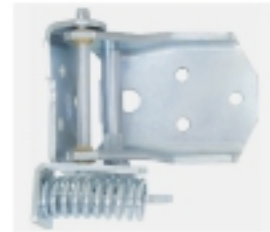

DOOR HINGES

1

2

3

4

5

6

7

8

9

10

11

#	YEAR	DESCRIPTION	MODEL	PART #
1	67	Door Hinge - Upper - LH or RH	Camaro/Firebird	W-743
2	67	Door Hinges - Lower - Pair	Camaro/Firebird	W-346
	67	Door Hinge - Lower - LH	Camaro/Firebird	W-346B
	67	Door Hinge - Lower - RH	Camaro/Firebird	W-346A
3	69	Door Hinge - Lower - LH	Camaro/Firebird	X525-3569-L
	69	Door Hinge - Lower - RH	Camaro/Firebird	X525-3569-R
4	69	Door Hinge - Upper - LH	Camaro/Firebird	X520-3569-L
	69	Door Hinge - Upper - RH	Camaro/Firebird	X520-3569-R
5	70-81	Door Hinge - Lower - LH or RH	Camaro/Firebird	K-9816926
6	70-81	Door Hinge - Upper - LH	Camaro/Firebird	K-1706371
	70-81	Door Hinge - Upper - RH	Camaro/Firebird	K-1706370
7	68-69	Door Hinge Rebuild Set	Camaro/Firebird	K-K106
8	68-69	Door Hinge Roller Repair Set - Lower - (Does Both Doors)	Camaro/Firebird	W-315
9	70-81	Door Hinge Pin & Bushing Repair Set - For 4 Hinges	Camaro/Firebird	W-314A
10	67	Door Hinge Bolt Set - Does Both Sides - 24 pcs	Camaro/Firebird	H-141
	68-81	Door Hinge Bolt Set - Upper & Lower - 30pcs	Camaro/Firebird	H-142
	68-81	Door Hinge Bolt Set - Upper - 14pcs	Camaro/Firebird	K-K195
	68-81	Door Hinge Bolt Set - Lower - 16pcs	Camaro/Firebird	K-K196
11	67	Door Hinge Descent Repair Set - 2 rollers & 2 bolts	Camaro/Firebird	K-K136