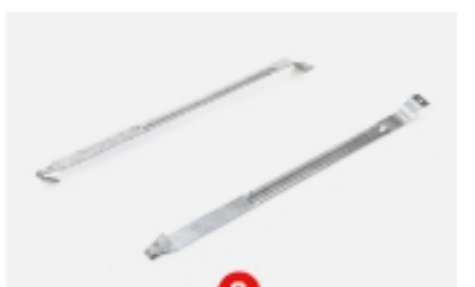

8

9

10

VISIT US ONLINE
   
 FOR THE MOST
   
 UP-TO-DATE PRICING
   
 AND SELECTION

#	YEAR	DESCRIPTION	MODEL	PART #
1	67-68	Gas Tank - 18 Gallon	Camaro/Firebird	890-3567
2	69	Gas Tank - 18 Gallon - w/ Filler Neck	Camaro/Firebird	890-3569-N
3	70	Gas Tank - 18 Gallon - w/o Vent Line	Camaro/Firebird	890-3570-N
4	70-73	Gas Tank - 18 Gallon - w/ Vent Line	Camaro/Firebird	890-3570-1N
5	74-78	Gas Tank - 21 Gallon - w/ Filler Neck	Firebird	890-3574-N
6	74-81	Gas Tank - 21 Gallon - w/o Filler Neck	Camaro/Firebird	890-3574
	74-77	Gas Tank - 21 Gallon - w/ Filler Neck	Camaro	890-3574-N
7	78-81	Gas Tank - 21 Gallon - w/ Filler Neck	Camaro	890-3578-N
	79-81	Gas Tank - 21 Gallon - w/ Filler Neck	Firebird	890-3578-N
	67-69	Gas Tank Straps - Pair	Camaro/Firebird	W-616
8	70-73	Gas Tank Straps - Pair	Camaro/Firebird	W-522
9	74-81	Gas Tank Straps - Pair	Camaro/Firebird	X880-3574-P
10	67-69	Gas Tank Strap Hardware Set - 10pcs	Camaro/Firebird	X880-3567-S