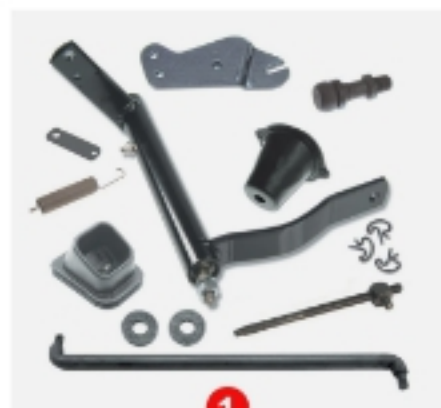

CLUTCH

#	YEAR	DESCRIPTION	MODEL	PART #
1	67-69	Clutch Linkage Set - Big Block	Camaro	W-781
	67-69	Clutch Linkage Set - Small Block	Camaro	W-685
	70-71	Clutch Linkage Set	Camaro	W-322
	72-81	Clutch Linkage Set	Camaro	W-323
2	67-69	Clutch Bellcrank Assembly - Big Block	Camaro	W-780
	67-69	Clutch Bellcrank Assembly - Small Block	Camaro/Firebird	W-686
3	67-81	Clutch Bellcrank Felt Seals - 2pcs	Camaro/Firebird	W-686B
	67-81	Clutch Bellcrank Pivots - 4pcs - Seats & Clip	Camaro/Firebird	W-686A
5	67-69	Clutch Extension Rod - Small Block	Camaro/Firebird	W-146
	67-72	Clutch Fork	Camaro	W-692
6	67-72	Clutch Fork	Firebird	W-692
	73-81	Clutch Fork Return Spring	Camaro/Firebird	K-332521
8	67-81	Bellhousing to Clutch Fork Boot	Camaro/Firebird	W-478
	67	Clutch Pivot Mounting Bracket - Frame Side	Camaro/Firebird	W-683
10	68-69	Clutch Pivot Mounting Bracket - Frame Side	Camaro/Firebird	W-208
	67-69	Clutch Pivot Ball Stud - Frame Side	Camaro	W-201
12	70-81	Clutch Pivot Ball Stud - Frameside	Camaro	W-319
	67-81	Clutch Pivot Stud - Block Side	Camaro	W-200
13	67-69	Clutch Return Spring - Big Block	Camaro/Firebird	W-146C
	67-69	Clutch Return Spring - Small Block	Camaro/Firebird	W-146A
14	70-72	Clutch Return Spring	Camaro	W-317
	73-81	Clutch Return Spring	Camaro	W-318
15	67-69	Clutch Return Spring Extension - Big Block	Camaro	W-782
	67-69	Clutch Lower Adjustable Pushrod - 3pcs	Camaro/Firebird	W-209
16	67-69	Clutch Push Rod - Upper	Camaro/Firebird	W-194
	70-71	Clutch Push Rod - Upper	Camaro	W-276
17	72-81	Clutch Push Rod - Upper	Camaro	W-277
	67-69	Clutch Push Rod - Lower - w/ Swivel - Big Block	Camaro	W-783
18	67-69	Clutch Push Rod Firewall Boot - Upper	Camaro/Firebird	W-239

VISIT US ONLINE
FOR THE MOST
UP-TO-DATE PRICING
AND SELECTION