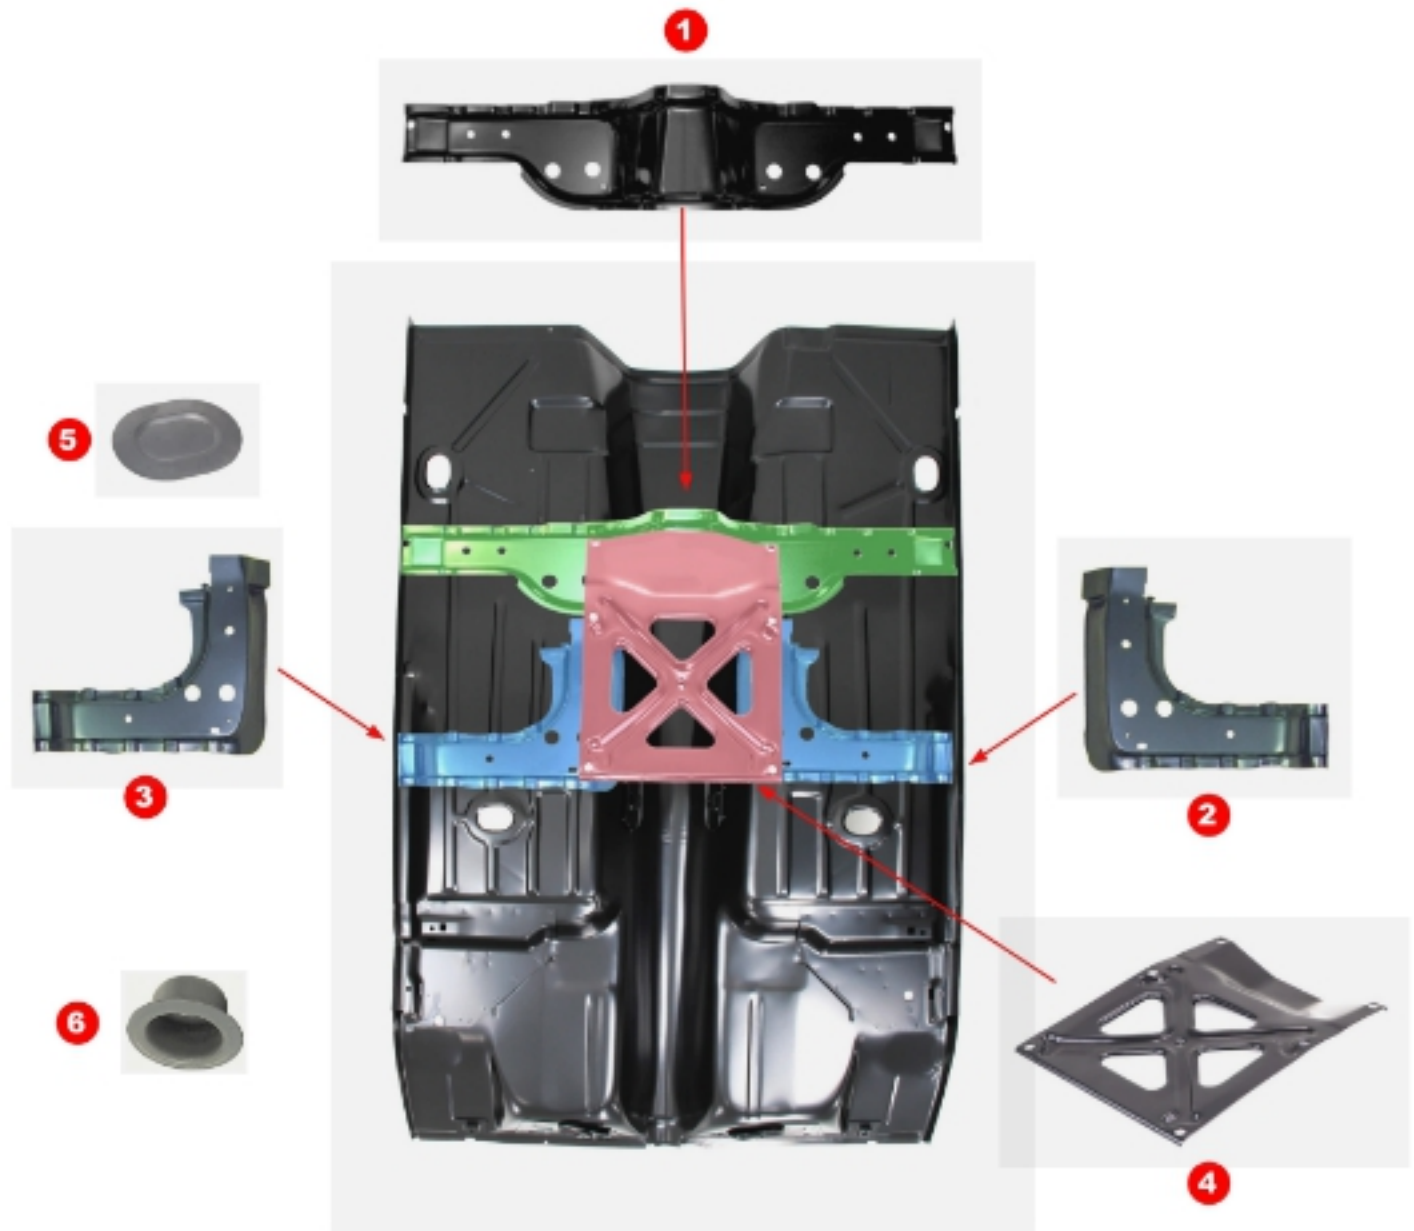

FLOOR

#	YEAR	DESCRIPTION	MODEL	PART #
1	67-69	Main Floor Pan Brace - Convertible	Camaro/Firebird	X425-3567-V
2	67-69	Front Floor Pan Brace - LH - Convertible	Camaro/Firebird	X425-3567-L
3	67-69	Front Floor Pan Brace - RH - Convertible	Camaro/Firebird	X425-3567-R
4	67-69	Floor Brace - Convertible	Camaro/Firebird	W-441
5	67-81	Floor Plug - w/o Notch	Camaro/Firebird	427-3961
6	71-81	Floor Pan Access Plug	Camaro/Firebird	K-9731275