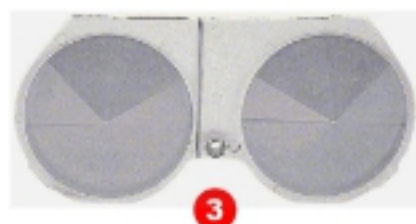

DASH - ACCESSORIES

#	YEAR	DESCRIPTION	GM	MODEL	PART #
1	67	Dash Bezel Set - w/ Stickers	☑	Camaro/Firebird	K-K150
2	67-68	Speed Warning Central Cable		Camaro	K-6454841
3	67	Dash Carrier Lens	☑	Camaro/Firebird	K-6459869
4	68	Dash Carrier Lens	☑	Camaro/Firebird	K-6481576
5	68	Dash Carrier Lens - w/ Clock Hole	☑	Camaro/Firebird	K-6481587
5	69	Dash Fuel Gauge Bezel & Lens		Camaro	K-3961554
7	69	Dash Clock Bezel & Lens		Camaro	K-3943616
6	69	Dash Grab Bar Set - w/ Hardware	☑	Camaro	W-858
7	69	Dash Grab Bar Backing Plate - Pair		Camaro	W-865
8	69	Dash Grab Handle Bezels - Deluxe Interior - Pair	☑	Camaro	W-807
9	69	Dash Grab Handle - w/ Nuts	☑	Camaro	W-869
10	69	Dash Panel Trim Plate	☑	Camaro	W-331
11	69	Dash Panel Trim Plate Mounting Hardware	☑	Camaro	W-331A