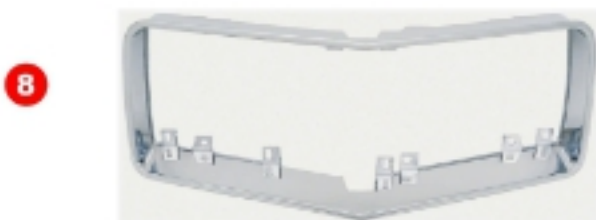

RALLY SPORT GRILLE

#	YEAR	DESCRIPTION	GM	MODEL	PART #
1	67	Grille & Headlamp Door Set		Camaro RS	W-047
2	67-68	Grille & Headlamp Door Set - w/o chrome horizontal edges		Camaro RS	W-048
3	68	Grille & Headlamp Door Set - w/ chrome horizontal edges		Camaro RS	W-049
4	67	Grille		Camaro RS	W-041
5	67-68	Grille - w/o chrome horizontal edges		Camaro RS	W-043
6	68	Grille - w/ chrome horizontal edges		Camaro RS	W-044
7	69	Grille - w/o Molding - Black		Camaro RS	K-3938641
8	70-73	Grille Surround Chrome	☑	Camaro RS	K-3973942
9	78-79	Grille - Lower - Black		Camaro Z/28 & RS	K-468036
10	67-68	Grille Mounting Set - 18pcs		Camaro RS	H-153
11	70-73	Grille Divider Bracket	☑	Camaro RS	K-K55
12	70-73	Grille Divider Cushion		Camaro RS	X150-3570-4

VISIT US ONLINE

FOR THE MOST

UP-TO-DATE PRICING

AND SELECTION