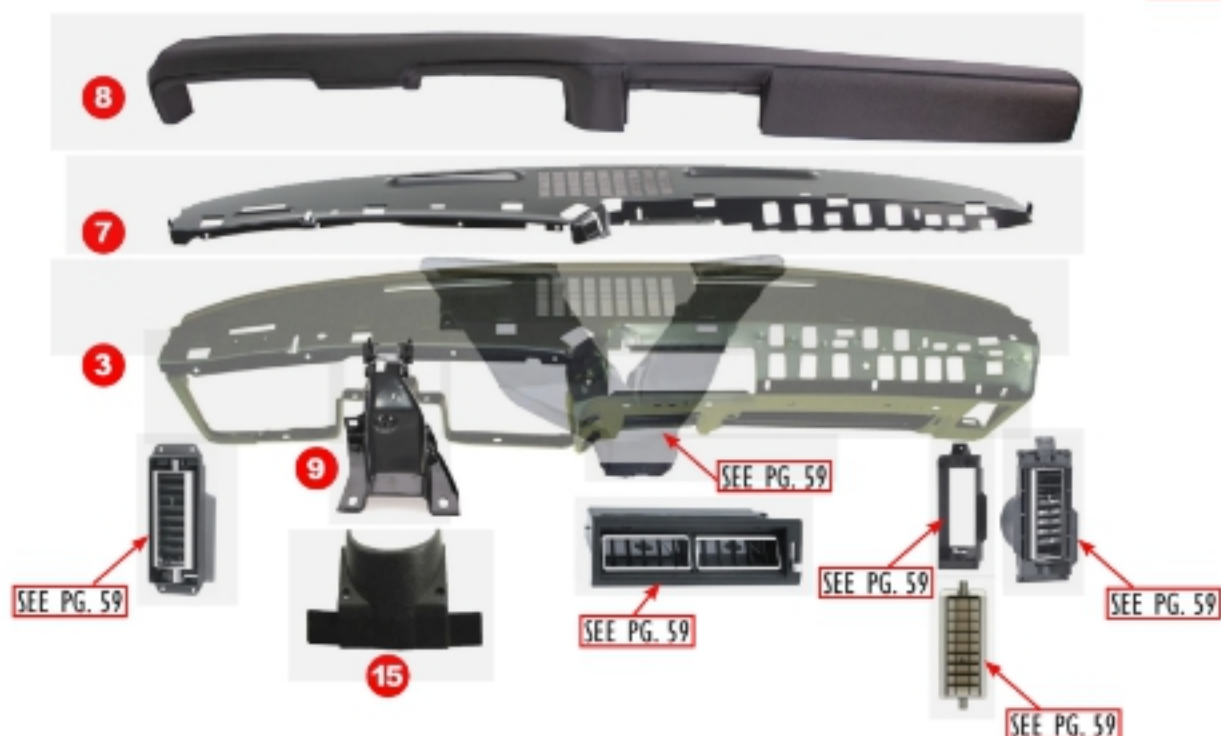

DASH

#	YEAR	DESCRIPTION	MODEL	PART #
1	67	Dash Panel - w/ A/C	Camaro/Firebird	X470-3567
	67	Dash Panel - w/o A/C	Camaro/Firebird	X470-3567-1
2	68	Dash Panel	Camaro/Firebird	X470-3568
3	69	Dash Panel - Complete	Camaro	X470-3569
4	69	Dash Panel	Firebird	X470-5569
5	67	Dash Top - Upper Section	Camaro/Firebird	465-3567
6	68	Dash Top - Upper Section	Camaro	465-3568
	68-69	Dash Top - Upper Section	Firebird	465-3568
7	69	Dash Top - Upper Section	Camaro	465-3569
8	69	Dash Pad - OE Style - w/o A/C	Camaro	W-030
	69	Dash Pad - OE Style - w/ A/C	Camaro	W-030A
9	69	Pedal Support Hanger Bracket	Camaro	W-011
10	70-81	Upper Dash / Cowl Panel - w/o Front Stereo Speakers	Camaro/Firebird	X360-3570-1
11	69	Dash Pad Clip Set - 6pcs	Camaro	W-073
12	69	Dash Pad Clip	Camaro	W-073A
13	68	Dash Pad Dag Leg Clips - 2pcs	Camaro/Firebird	W-674
14	69	Under Dash Steering Column Cover Mounting Set	Camaro	H-112
15	69	Under Dash Steering Column Cover	Camaro	W-968