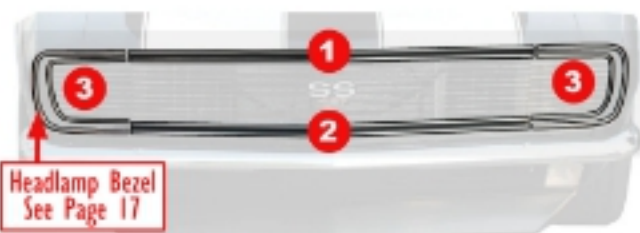

MOLDING/TRIM 67-69

Headlamp Bezel
See Page 17

#	YEAR	DESCRIPTION	GM	MODEL	PART #
	69	Grille Molding Set		Camaro	K-3957061
1	67	Upper Grille Molding		Camaro	W-489
	68	Grille Molding - Upper		Camaro	W-487
	67-68	Upper Grille Molding		Camaro RS	W-413
2	67	Lower Grille Molding		Camaro	W-490
	68	Grille Molding - Lower		Camaro	W-488
	67-68	Lower Grille Molding		Camaro RS	W-414
3	67-68	Headlamp Door Molding - LH		Camaro RS	W-425
	67-68	Headlamp Door Molding - RH		Camaro RS	W-424