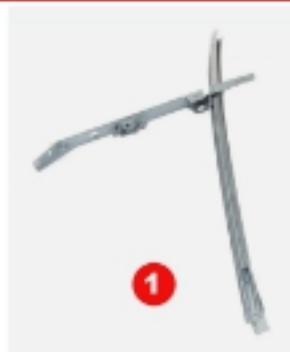

GLASS-DOOR HARDWARE