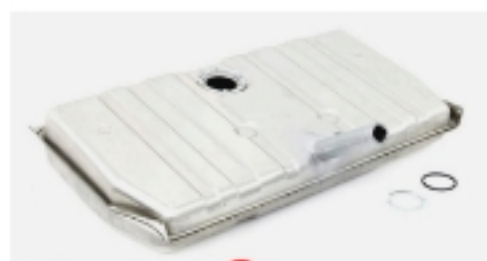

GAS TANK

1

2

3

4

5

6

7

8

9

10

VISIT US ONLINE

FOR THE MOST

UP-TO-DATE PRICING

AND SELECTION

#	YEAR	DESCRIPTION	MODEL	PART #
1	67-68	Gas Tank - 18 Gallon	Camaro/Firebird	890-3567
2	69	Gas Tank - 18 Gallon - w/ Filler Neck	Camaro/Firebird	890-3569-N
3	70	Gas Tank - 18 Gallon - w/o Vent Line	Camaro/Firebird	890-3570-N
4	70-73	Gas Tank - 18 Gallon - w/ Vent Line	Camaro/Firebird	890-3570-1N
5	74-78	Gas Tank - 21 Gallon - w/ Filler Neck	Firebird	890-3574-N
6	74-81	Gas Tank - 21 Gallon - w/o Filler Neck	Camaro/Firebird	890-3574
	74-77	Gas Tank - 21 Gallon - w/ Filler Neck	Camaro	890-3574-N
7	78-81	Gas Tank - 21 Gallon - w/ Filler Neck	Camaro	890-3578-N
	79-81	Gas Tank - 21 Gallon - w/ Filler Neck	Firebird	890-3578-N
	67-69	Gas Tank Straps - Pair	Camaro/Firebird	W-616
8	70-73	Gas Tank Straps - Pair	Camaro/Firebird	W-522
9	74-81	Gas Tank Straps - Pair	Camaro/Firebird	X880-3574-P
10	67-69	Gas Tank Strap Hardware Set - 10pcs	Camaro/Firebird	X880-3567-S