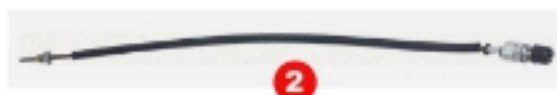

DASH - ACCESSORIES

#	YEAR	DESCRIPTION	GM	MODEL	PART #
1	67	Dash Bezel Set - w/ Stickers	☑	Camaro/Firebird	K-K150
2	67-68	Speed Warning Central Cable		Camaro	K-6454841
3	67	Dash Carrier Lens	☑	Camaro/Firebird	K-6459869
4	68	Dash Carrier Lens	☑	Camaro/Firebird	K-6481576
5	68	Dash Carrier Lens - w/ Clock Hole	☑	Camaro/Firebird	K-6481587
5	69	Dash Fuel Gauge Bezel & Lens		Camaro	K-3961554
7	69	Dash Clock Bezel & Lens		Camaro	K-3943616
6	69	Dash Grab Bar Set - w/ Hardware	☑	Camaro	W-858
7	69	Dash Grab Bar Backing Plate - Pair		Camaro	W-865
8	69	Dash Grab Handle Bezels - Deluxe Interior - Pair	☑	Camaro	W-807
9	69	Dash Grab Handle - w/ Nuts	☑	Camaro	W-869
10	69	Dash Panel Trim Plate	☑	Camaro	W-331
11	69	Dash Panel Trim Plate Mounting Hardware	☑	Camaro	W-331A