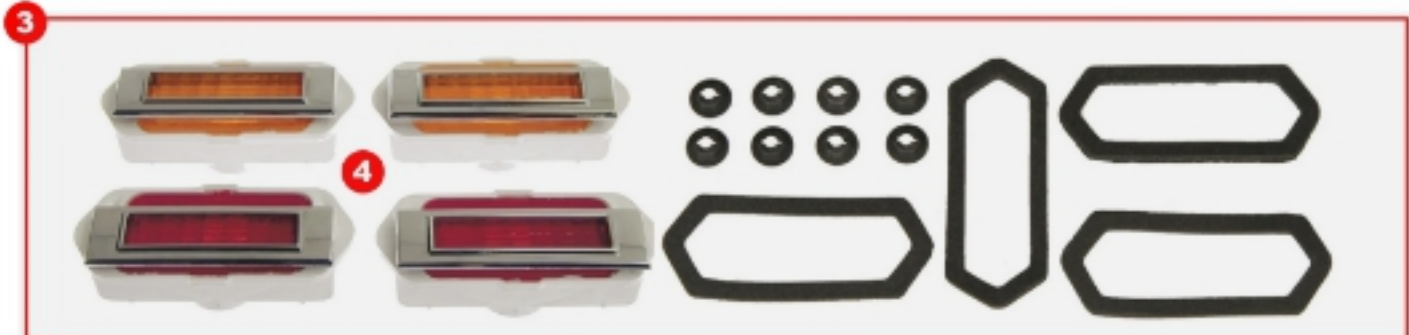

SIDE MARKER

5