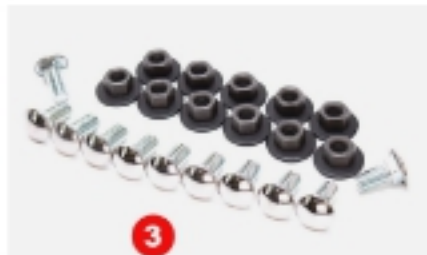

REAR BUMPERS 70-73

#	YEAR	DESCRIPTION	GM	MODEL	PART #
1	70-73	Rear Bumper		Camaro	990-3570
2	70-72	Rear Bumper Bracket Set - 5pcs		Camaro	W-557
3	70-72	Front and Rear Bumper Bolt Set - 22pcs		Camaro	W-241B
4	70-72	Rear Bumper Bolt Set - 14pcs		Camaro	991-3570-S
5	73	Rear Bumper Bolt Set - 14pcs		Camaro	991-3573-S
6	67-72	Bumper Bolt - Chrome - Short		Camaro	W-241
7	67-72	Bumper Bolt Nut - w/ Captive Washer		Camaro	W-242
8	70-73	Rear Bumper Guards - Pair		Camaro	K-K229

VISIT US ONLINE

FOR THE MOST

UP-TO-DATE PRICING

AND SELECTION