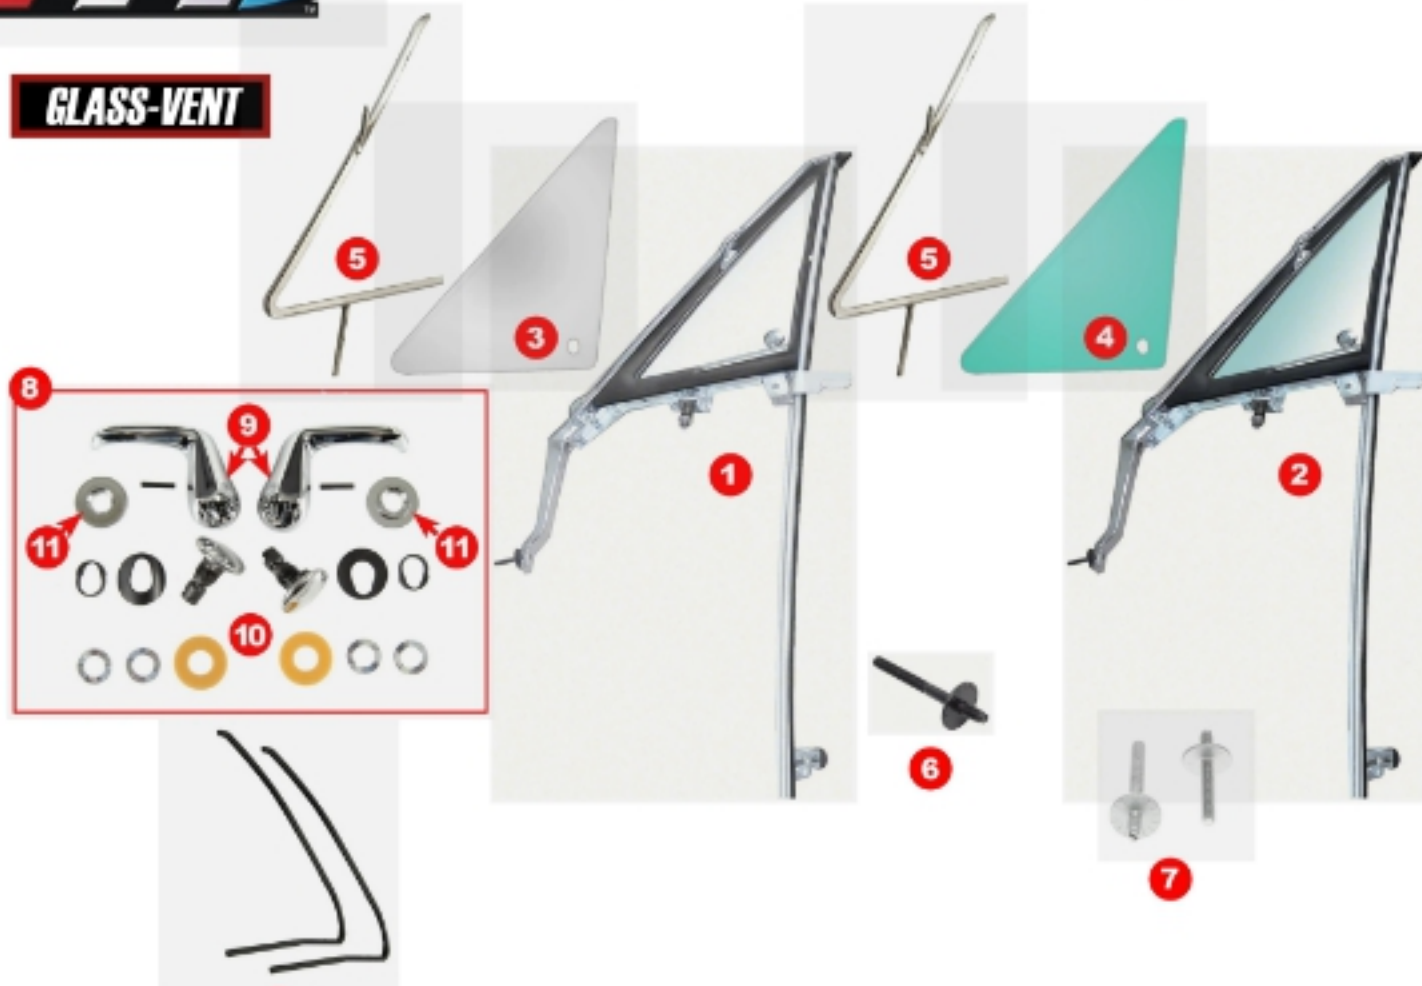

GLASS-VENT

#	YEAR	DESCRIPTION	MODEL	PART #
1	67	Vent Glass Assembly - Clear - LH	Camaro/Firebird	K-F527C
	67	Vent Glass Assembly - Clear - RH	Camaro/Firebird	K-F526C
2	67	Vent Glass Assembly - Tinted - LH	Camaro/Firebird	K-F527T
	67	Vent Glass Assembly - Tinted - RH	Camaro/Firebird	K-F526T
3	67	Vent Glass - Clear - LH	Camaro/Firebird	560-3567-CL
	67	Vent Glass - Clear - RH	Camaro/Firebird	560-3567-CR
4	67	Vent Glass - Green Tint - LH	Camaro/Firebird	560-3567-TL
	67	Vent Glass - Green Tint - RH	Camaro/Firebird	560-3567-TR
5	67	Vent Window Glass Frames - Pair	Camaro/Firebird	W-032
	67	Vent Window Glass Frame - LH	Camaro/Firebird	W-032L
	67	Vent Window Glass Frame - RH	Camaro/Firebird	W-032R
6	67	Vent Frame Lower Adjusting Screw	Camaro/Firebird	K-7657975
	67	Vent Frame Upper Adjusting Screw	Camaro/Firebird	K-7661399
7	67	Vent Window Assembly Hardware Set - LH or RH	Camaro/Firebird	H-180
	67	Vent Window Assembly Stud Set - 2pcs	Camaro/Firebird	R-255
	67	Vent Window Frame Hardware Set - LH or RH	Camaro/Firebird	W-032A
8	67	Vent Window Handle Set - Pair	Camaro/Firebird	W-733
9	67	Vent Window Handles - w/ Pin - Pair	Camaro/Firebird	W-576
10	67	Vent Window Pivot Stud Assembly - LH or RH	Camaro/Firebird	W-741
11	67	Vent Window Pivot Stud Nut - Chrome	Camaro/Firebird	W-742
12	67	Vent Window Rubber U-Channels - Pair	Camaro/Firebird	W-032B
13	67	Vent Window Run Vertical Weatherstrips - Pair	Camaro/Firebird	W-101
	67	Vent Window Stud - Lower	Camaro/Firebird	R-255B
	67	Vent Window Stud - Upper	Camaro/Firebird	R-255A
14	67	Vent Window Weatherstrips - Pair	Camaro/Firebird	K-K4167

VISIT US ONLINE

FOR THE MOST

UP-TO-DATE PRICING

AND SELECTION