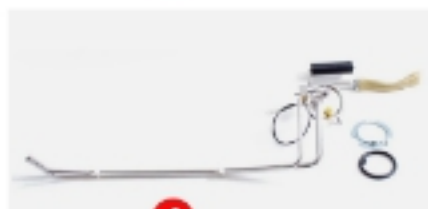

GAS TANK ACCESSORIES

1

2

3

4

5

6

7

8

9

10

11

12

13

14

15

16

17

18

19

20

21

22