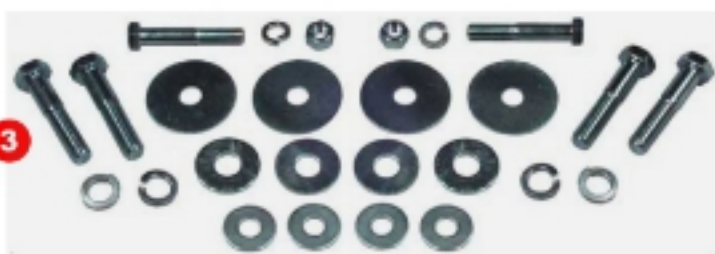

BODY BUMPER

1

2

3

4

5

6

7

#	YEAR	DESCRIPTION	GM	MODEL	PART #
1	67-68	Body Plug Set - 12pcs		Camaro/Firebird	W-092
	67-69	Body Plugs (1") - 2pcs		Camaro/Firebird	W-084
	67-69	Body Plugs (3/4") - 2pcs		Camaro/Firebird	W-091
	67-69	Body Plug (3/4")		Camaro/Firebird	W-091A
2	69	Body Plugs - 12pcs		Camaro/Firebird	W-093
3	67-69	Body Mount Hardware Set		Camaro/Firebird	K-K3027
4	67-69	Rubber Bumper Set		Camaro/Firebird	W-400
5	70-81	Rubber Bumper Set		Camaro	J-3059
6	67-81	Floor, Firewall or Trunk 1.25" Rubber Hole Plug		Camaro/Firebird	J-0186
	67-81	Floor, Firewall or Trunk 1" Rubber Hole Plug		Camaro/Firebird	J-0185
	67-81	Floor, Firewall or Trunk 7/8" Rubber Hole Plug		Camaro/Firebird	J-0184
	67-81	Floor, Firewall or Trunk 3/4" Rubber Hole Plug		Camaro/Firebird	J-0183
	67-81	Floor, Firewall or Trunk 5/8" Rubber Hole Plug		Camaro/Firebird	J-0182
	67-81	Floor, Firewall or Trunk 1/2" Rubber Hole Plug		Camaro/Firebird	J-0181
	67-81	Floor, Firewall or Trunk 3/8" Rubber Hole Plug		Camaro/Firebird	J-0180
7	76-81	Body & Radiator Support Bushings - 12pcs		Firebird	K-K3088F

VISIT US ONLINE

FOR THE MOST

UP-TO-DATE PRICING

AND SELECTION