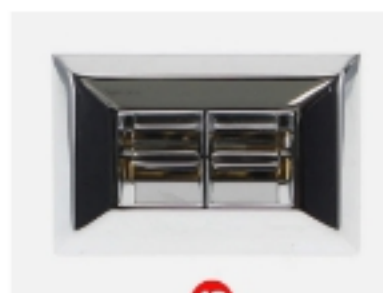

8

9

10

11

12

VISIT US ONLINE  
FOR THE MOST  
UP-TO-DATE PRICING  
AND SELECTION

#	YEAR	DESCRIPTION	GM	MODEL	PART #
1	67-69	Door Sill Plates - w/ Riveted "Fisher" Logo Tag - Pair	☑	Camaro/Firebird	T-6730
2	70-72	Door Sill Plates - w/ Riveted "Fisher" Logo Tag - Pair	☑	Camaro	T-6732
3	73-81	Door Sill Plates - w/ Stick-On "Fisher" Logo Tag - Pair	☑	Camaro	T-6733
4	68-69	Door Panel Top Rails - Standard Interior - Pair		Camaro/Firebird	W-775
5	70-78	Door Panel Retainer Plate - Front		Camaro/Firebird	X547-3570-1
6	68-69	Door Grab Handle - Deluxe Interior	☑	Camaro/Firebird	W-919
7	68-69	Door Grab Handle Screws - 4pcs - Deluxe Interior		Camaro/Firebird	W-405
8	67-81	Door Panel Clip Frame Plugs - 12pcs		Camaro/Firebird	W-311
9	67-81	Door Panel Installation Clip Set - 12pcs	☑	Camaro/Firebird	H-119
10	75-77	Power Door Lock Switch - LH or RH		Camaro/Firebird	X536-3471
11	70-76	Power Window Switch - 2-Button - w/ retainer & round corners		Camaro/Firebird	X546-3464-2
12	77-81	Power Window Switch - 2-Button - w/ retainer & square corners		Camaro/Firebird	X546-3473-2