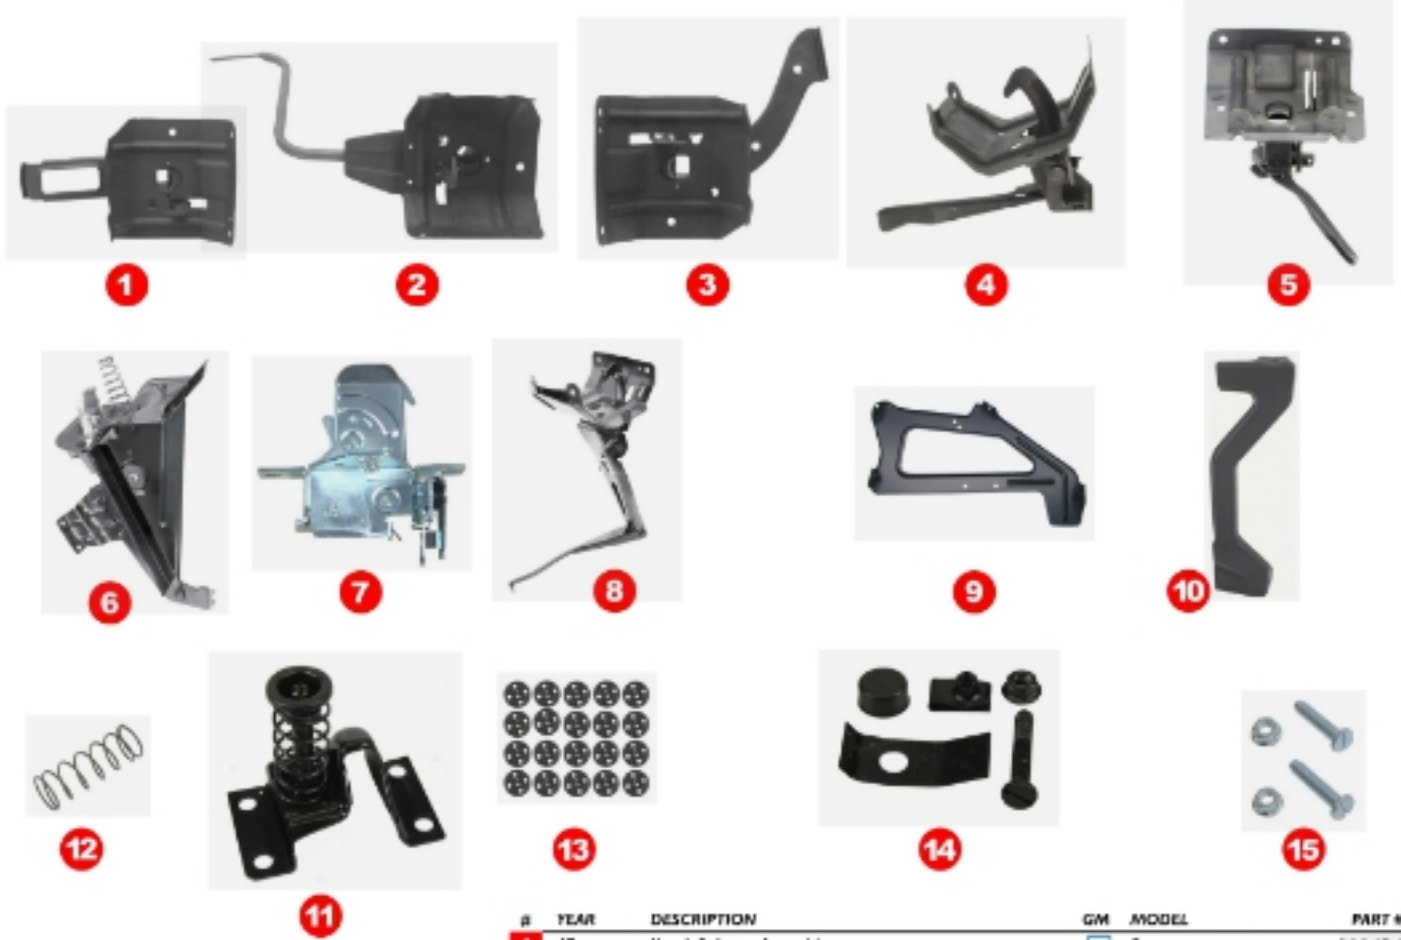

HOOD - ACCESSORIES

#	YEAR	DESCRIPTION	GM	MODEL	PART #
1	67	Hood Release Assembly	☑	Camaro	W-434
2	67-68	Hood Release Assembly	☑	Camaro RS	W-435
3	68	Hood Release Assembly	☑	Camaro	W-433
4	69	Hood Release Assembly	☑	Camaro	W-432
5	70-73	Hood Release Assembly	☑	Camaro RS	W-535
6	69	Hood Latch and Support Assembly		Firebird	X303-5569-S
7	69	Hood Latch Assembly		Firebird	X303-5569
8	70-73	Hood Latch Assembly		Camaro	X303-3570-S
9	67-68	Hood Latch Support		Camaro	X326-3567
	69	Hood Latch Support		Camaro	X326-3569
	69	Hood Latch Support		Firebird	X326-5569
	70-73	Hood Latch Support		Camaro	X326-3570
	74-81	Hood Latch Support - RH		Camaro	K-337477
10	79-81	Hood Latch Support - LH		Camaro	K-14006369
11	67-81	Hood Safety Latch Pop Up Spring	☑	Camaro	K-3857882
	67-81	Hood Safety Latch	☑	Camaro	W-829
12	67-81	Hood Latch Safety Spring - Stainless		Camaro	W-730
13	67-69	Hood Insulation Clips - 20pcs		Camaro	W-243
14	70-81	Center Rear Hood Adjuster Set	☑	Camaro/Firebird	R-401
15	67-69	Hood Stop Bolts w/ Nuts - 4pcs		Camaro/Firebird	W-401
16	70-81	Rear Hood Adjusters / Safety Stops	☑	Camaro/Firebird	R-400
17	70-72	Hood Adjustment Bumper Rubber Caps Only - Pair		Firebird	J-6445
18	68-69	Hood Ornament Drains - Pair		Camaro SS	K-3903974
19	69	Hood Tachometer - 5200 Redline - V8 Point Ignition		Firebird	K-6468974

VISIT US ONLINE
FOR THE MOST
UP-TO-DATE PRICING
AND SELECTION