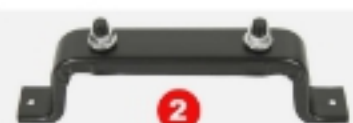

CONSOLE - MOUNTING

1

2

3

4

5

6

#	YEAR	DESCRIPTION	MODEL	PART #
1	67	Console to Floor Mounting Bracket - w/ Nuts	Camaro	W-364
	67-69	Console to Floor Mounting Bracket - w/ Nuts	Firebird	W-364
2	68-69	Console to Floor Mounting Bracket - w/ Nuts	Camaro	W-365
3	68-69	Console Floor Mounting Set	Camaro	W-519
4	68-69	Console Hardware Set - 47pcs	Camaro	W-491
5	68-69	Console Rubber Seal Set - A/T	Camaro	J-3081
6	70-72	Console Brackets - 3pcs - A/T	Camaro	K-K665

CONSOLE - LIGHTING

1

2

3

4

#	YEAR	DESCRIPTION	MODEL	PART #
1	67	Console Lamp Lens - Rear	Camaro/Firebird	W-131
2	68-69	Console Lamp Lens - Rear	Camaro	W-119
3	68-69	Console Lens Reflector - Rear	Camaro	W-818
4	68-69	Console Shift Lamp Mounting Plate - A/T	Camaro	W-344

CONSOLE - ASHTRAY

1

2

3

4

5

6

7

8

#	YEAR	DESCRIPTION	MODEL	PART #
1	67	Console Ashtray	Camaro	W-235
2	67	Console Ashtray	Camaro	X453-3567
3	67	Console Ashtray	Firebird	X453-5567
4	68	Console Ashtray	Firebird	X453-5568
	68-72	Console Ashtray	Camaro	W-155
5	68-72	Console Ashtray Lid Pivot & Clip Set	Camaro	W-514
6	68-72	Console Ashtray Lid Springs - 2pcs	Camaro	W-514A
7	67-72	Console Ashtray Lid Bumpers - 2pcs	Camaro	W-534
8	68-69	Console Rear Ashtray Lid	Camaro	W-804