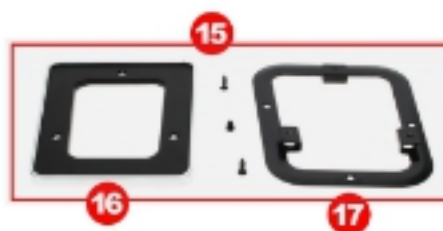

FLOOR SHIFTER - MANUAL

VISIT US ONLINE

FOR THE MOST

UP-TO-DATE PRICING

AND SELECTION

#	YEAR	DESCRIPTION	GM	MODEL	PART #
1	67-68	Shifter Assembly - "Muncie" Embossed on Lever - w/ 4-speed Muncie		Camaro	K-3934286
2	67-70	Shift Ball - Black/Chrome - 4-Speed Hurst - 3/8" Thread		Camaro	W-157A
	67	Shift Ball - Black/Chrome - 4-Speed Muncie - 5/16" Thread		Camaro/Firebird	W-157B
3	69	Shift Ball - Chrome - 4-Speed Hurst Shifter - 3/8" Thread		Camaro	W-113A
	69	Shift Ball - Chrome - 4-Speed Muncie Shifter - 5/16" Thread		Camaro	W-113B
4	67	Shift Boot - w/o Console		Firebird	R-240
	67-69	Shift Boot - w/o Console		Camaro	R-240
5	68-69	Shift Boot		Firebird	W-300
	69	Shift Boot		Camaro	W-300
6	70-81	Shift Boot - Upper		Camaro/Firebird	W-761
7	70-81	Shift Boot - Lower		Camaro/Firebird	W-762
8	70-81	Shifter Tunnel - Floor Console		Firebird	K-478571
	73-81	Shifter Tunnel - Floor Console		Camaro	K-478571
9	70-81	Shifter Tunnel Horn - Manual Transmission		Camaro/Firebird	X415-3570
10	67-68	Floor Shifter Hole Reinforcement Ring - 3 & 4 Speed		Camaro	W-482
	67-69	Floor Shifter Hole Reinforcement Ring - 3 & 4 Speed		Firebird	W-482
11	67-69	Shift Boot Retainer - w/ Console - (except 69 Hurst 4-speed)		Camaro	W-256
12	68-69	Shift Boot Retainer - Black - w/ Console		Firebird	W-156B
	69	Shift Boot Retainer - Black - w/ Console		Camaro	W-156B
13	68-69	Shift Boot Retainer - Chrome - w/o Console		Firebird	W-156A
	69	Shift Boot Retainer - Chrome - w/o Console		Camaro	W-156A
14	70-81	Shift Boot Retainer - Lower		Camaro/Firebird	W-764
15	67-69	Shift Plate Assembly - w/o Console		Firebird	W-635
	67-69	Shift Plate Assembly - w/o Console (except 69 Hurst 4-Speed)		Camaro	W-635
16	67-69	Shift Plate - w/ Screws - w/o Console		Camaro	W-635A
17	67-69	Shift Plate Retainer - w/o Console		Camaro	W-635B
18	68	Slider Plate Retainer		Camaro	W-369
19	67	Shift Cover Seal - Upper - w/ Console		Camaro/Firebird	J-3076
20	68-69	Shift Cover Seal - Upper - w/ Console - (except 1969 Hurst Shifter)		Camaro	J-30761