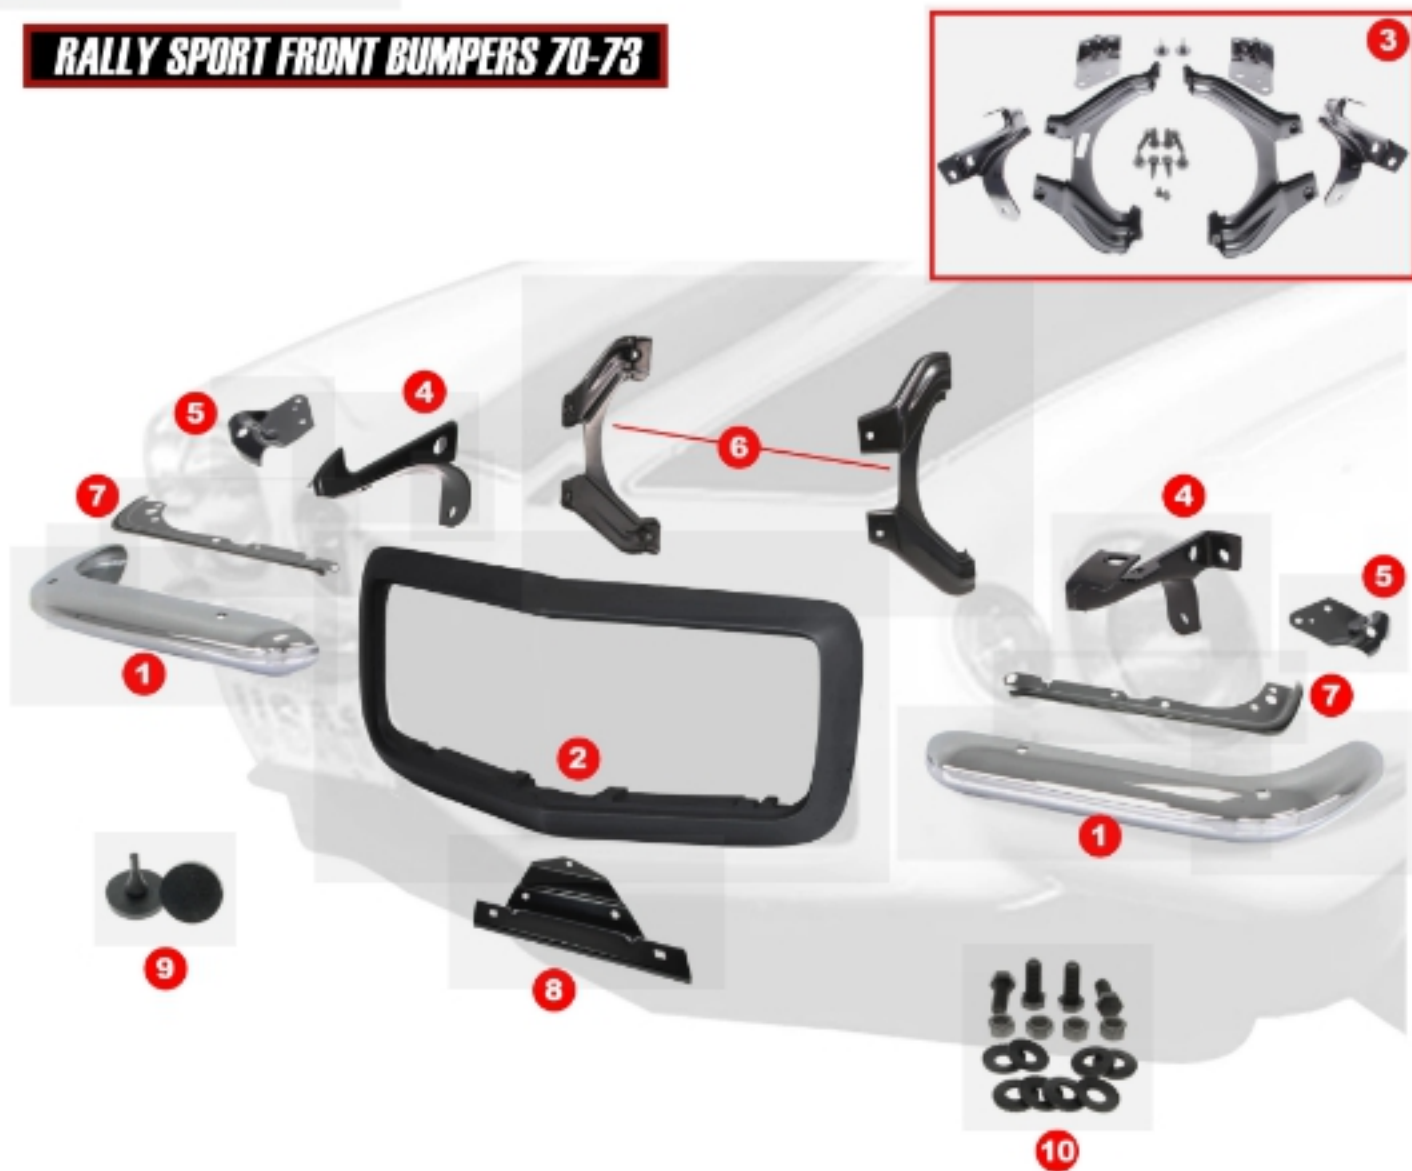

RALLY SPORT FRONT BUMPERS 70-73

VISIT US ONLINE

FOR THE MOST

UP-TO-DATE PRICING

AND SELECTION

#	YEAR	DESCRIPTION	GM	MODEL	PART #
1	70-73	Bumper - Front - Chrome - Pair		Camaro RS	100-3570-1P
2	70-73	Bumper - Front - Endura		Camaro RS	X100-3570-1
3	70-73	Bumper Bracket Set - Front - 6pcs		Camaro RS	W-987
4	70-73	Bumper Bracket - Front Inner - Pair		Camaro RS	W-554
	70-73	Bumper Bracket - Front Inner - LH - (70-72 Standard)		Camaro RS	W-554B
	70-73	Bumper Bracket - Front Inner - RH - (70-72 Standard)		Camaro RS	W-554A
5	70-73	Bumper Bracket - Front Outer - Pair - (70-72 Standard)		Camaro RS	W-556
6	70-73	Nose Bumper Brackets - Pair		Camaro RS	W-986
7	70-73	Front Bumper Filler Panels - Pair		Camaro RS	W-596
	70-73	Front Bumper Filler Panel - RH		Camaro RS	W-596A
	70-73	Front Bumper Filler Panel - LH		Camaro RS	W-596B
8	70-73	Front License Plate Bracket		Camaro RS	X102-3570-2
9	70-73	Bumper Bracket Cushions - Front - Pair		Camaro RS	W-555
10	67-73	Bumper Bracket To Frame Bolt Set - Front - 16pcs		Camaro RS	H-138
11	70-72	Bumper Bolt Set - Front - 8pcs		Camaro RS	101-3570-1RS
	73	Bumper Bolt Set - Front - 10pcs		Camaro RS	101-3573-1RS