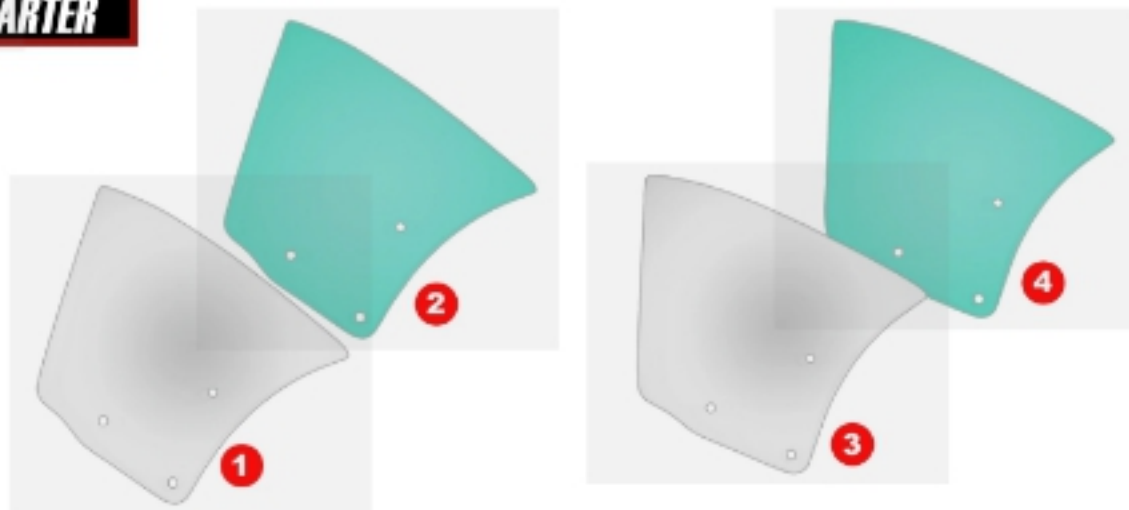

GLASS-QUARTER

#	YEAR	DESCRIPTION	MODEL	PART #
1	67	Quarter Glass - Clear - LH - Coupe	Camaro/Firebird	795-3567-CL
	67	Quarter Glass - Clear - RH - Coupe	Camaro/Firebird	795-3567-CR
	67-69	Quarter Glass - Clear - LH - Convertible	Camaro/Firebird	795-3567-CVL
2	67-69	Quarter Glass - Clear - RH - Convertible	Camaro/Firebird	795-3567-CVR
	67	Quarter Glass - Green Tint - LH - Coupe	Camaro/Firebird	795-3567-TL
	67	Quarter Glass - Green Tint - RH - Coupe	Camaro/Firebird	795-3567-TR
3	67-69	Quarter Glass - Green Tint - LH - Convertible	Camaro/Firebird	795-3567-TVL
	67-69	Quarter Glass - Green Tint - RH - Convertible	Camaro/Firebird	795-3567-TVR
	68-69	Quarter Glass - Clear - LH - Coupe	Camaro/Firebird	795-3568-CL
4	68-69	Quarter Glass - Clear - RH - Coupe	Camaro/Firebird	795-3568-CR
	68-69	Quarter Glass - Green Tint - LH - Coupe	Camaro/Firebird	795-3568-TL
	68-69	Quarter Glass - Green Tint - RH - Coupe	Camaro/Firebird	795-3568-TR
5	67-69	Quarter Window Mounting Set - LH	Camaro/Firebird	R-277
	67-69	Quarter Window Mounting Set - RH	Camaro/Firebird	R-278
6	67-69	Quarter Window Tracks - Pair	Camaro/Firebird	R-250
	67-69	Quarter Window Track - LH	Camaro/Firebird	R-250L
7	67-69	Quarter Window Track - RH	Camaro/Firebird	R-250R
	67-69	Quarter Window Track Stud Set - 3pcs - LH or RH	Camaro/Firebird	R-251
8	67-69	Quarter Window Track Mounting Nut Set - 3pcs - LH or RH	Camaro/Firebird	H-185
	67-69	Quarter Window Stops - Pair	Camaro/Firebird	R-248
9	67-69	Quarter Window Lower Sash Assembly - LH	Camaro/Firebird	R-258
	67-69	Quarter Window Lower Sash Assembly - RH	Camaro/Firebird	R-259
10	67-69	Quarter Window Roller Assembly	Camaro/Firebird	W-060
11	67-69	Quarter Window Roller	Camaro/Firebird	W-061

VISIT US ONLINE

FOR THE MOST

UP-TO-DATE PRICING

AND SELECTION