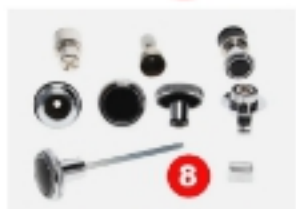

SUN VISOR

1

2

3

4

5

6

#	YEAR	DESCRIPTION	GM	MODEL	PART #
1	67-69	Sun Visor Support w/ Clamp Screw - Coupe		Camaro/Firebird	W-339
2	70-81	Sun Visor Support		Camaro/Firebird	R-720
3	67	Sun Visor Support Brackets - Pair - Convertible	☑	Camaro/Firebird	W-740
	67	Sun Visor Support Bracket - LH - Convertible	☑	Camaro/Firebird	W-333
	67	Sun Visor Support Bracket - RH - Convertible	☑	Camaro/Firebird	W-332
4	68-69	Sun Visor Support Brackets - Pair - Convertible	☑	Camaro/Firebird	W-745
	68-69	Sun Visor Support Bracket - LH - Convertible	☑	Camaro/Firebird	W-335
	68-69	Sun Visor Support Bracket - RH - Convertible	☑	Camaro/Firebird	W-334
5	67-69	Sun Visor Support Screw Set - Coupe		Camaro/Firebird	W-606
6	70-81	Sun Visor Support Mounting Screw Set - 6pcs		Camaro/Firebird	H-201

RADIO

1

2

3

4

5

6

7

8

9

10

11

12

13

14

15

16

17