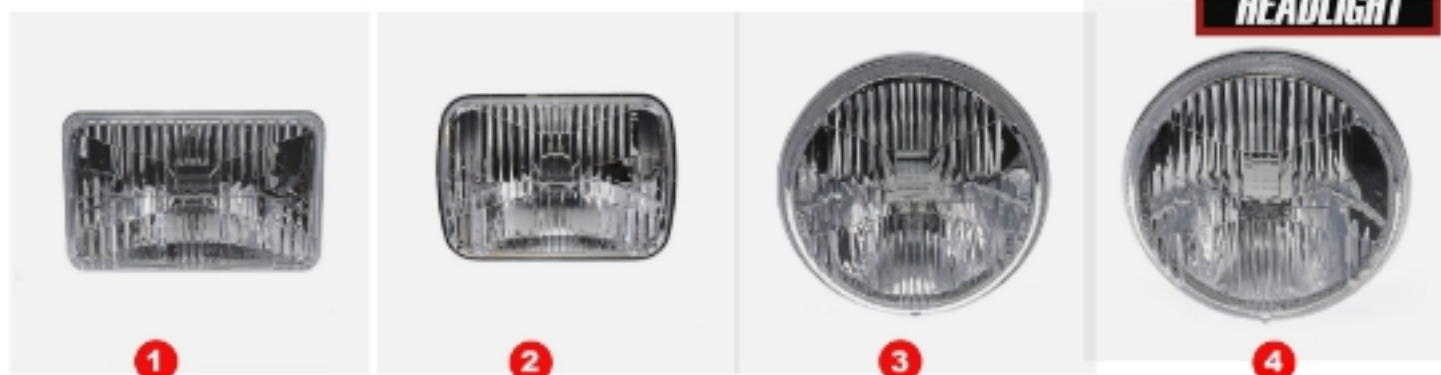

HEADLIGHT

#	YEAR	DESCRIPTION	GM	MODEL	PART #
1	70-74	RetroBright LED Forward Facing Headlight Kit - Classic White 3000K 4x6 - HIGH-BEAM ONLY	All	X-Body	X149-HR465S-30H
	68-69	RetroBright LED Forward Facing Headlight Kit - Classic White 3000K 4x6 - LOW-HIGH BEAM	All	X-Body	X149-HR465S-30L
2	70-74	RetroBright LED Forward Facing Headlight Kit - Bright White 5700K 4x6 - HIGH-BEAM ONLY	All	X-Body	X149-HR465S-57H
	68	RetroBright LED Forward Facing Headlight Kit - Bright White 5700K 4x6 - LOW-HIGH BEAM	All	X-Body	X149-HR465S-57L
3	68-69	RetroBright LED Forward Facing Headlight Kit - Classic White 3000K 5x7 - LOW-HIGH BEAM	All	X-Body	X149-HR558S-30
	68-69	RetroBright LED Forward Facing Headlight Kit - Bright White 5700K 5x7 - LOW-HIGH BEAM	All	X-Body	X149-HR558S-57
4	68-69	RetroBright LED Forward Facing Headlight Kit - Bright White 5700K 5 3/4 Round - HIGH-BEAM ONLY	All	X-Body	X149-HR575-57H
	68-69	RetroBright LED Forward Facing Headlight Kit - Classic White 3000K 5 3/4 Round - HIGH-BEAM ONLY	All	X-Body	X149-HR575R-30H
	68-69	RetroBright LED Forward Facing Headlight Kit - Classic White 3000K 5 3/4 Round - LOW-HIGH BEAM	All	X-Body	X149-HR575R-30L
	68-69	RetroBright LED Forward Facing Headlight Kit - Bright White 5700K 5 3/4 Round - LOW-HIGH BEAM	All	X-Body	X149-HR575R-57L
	70-79	RetroBright LED Forward Facing Headlight Kit - Classic White 3000K 7 Round - LOW-HIGH BEAM	All	X-Body	X149-HR700R-30
	70-79	RetroBright LED Forward Facing Headlight Kit - Bright White 5700K 7 Round - LOW-HIGH BEAM	All	X-Body	X149-HR700R-57