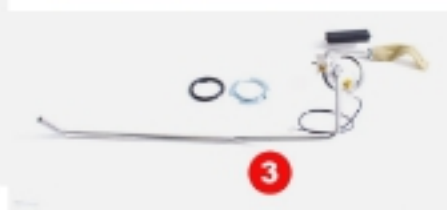

GAS TANK ACCESSORIES

1

2

3

4

5

6

7

8

9

10

11

12

13

14

15

16

17

18

19

20

21

22