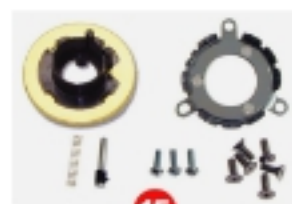

STEERING WHEEL

#	YEAR	DESCRIPTION	GM	MODEL	PART #
1	68	Horn Cap Assembly - Satin Chrome w/ "rs" Insert	☑	Camaro RS	W-179E
2	67	Horn Cap - Polished Chrome w/ "camaro" Insert	☑	Camaro	W-178F
3	67	Horn Cap - Polished Chrome w/ "rs" Insert	☑	Camaro RS	W-178E
4	67	Horn Cap - Polished Chrome w/ "SS 350" Insert	☑	Camaro SS	W-178C
5	67	Horn Cap - Polished Chrome w/ "SS" Insert	☑	Camaro SS	W-178B
6	68	Horn Cap - Satin Chrome w/ "SS" Insert	☑	Camaro SS	W-179B
7	67	Horn Cap - Polished Chrome w/o Insert	☑	Camaro RS or SS	W-178
8	68	Horn Cap - Satin Chrome w/o Insert	☑	Camaro RS or SS	W-179
9	67	Horn Cap Insert - "SS 350"	☑	Camaro	W-301
10	67	Horn Cap Insert - "SS"	☑	Camaro	W-302
11	67	Horn Cap Insert - "Camaro"	☑	Camaro	W-304
12	67	Horn Cap Insert - "rs"	☑	Camaro	W-303
13	68	Horn Cap Insert - "SS"	☑	Camaro	W-305
14	68	Horn Cap Insert - "rs"	☑	Camaro	W-306
15	67-68	Horn Cap Mount/Contact Assembly - Wood Steering Wheel		Camaro	W-657
16	67-69	Horn Cap Mount/Contact Assembly - Wood Steering Wheel		Camaro	W-617
17	69	Horn Cap Mount/Contact Assembly - Non-Tilt Wood Steering Wheel		Camaro	W-658
18	69	Horn Cap Mount/Contact Assembly - Tilt Wood Steering Wheel		Camaro	W-659
19	67-69	Horn Cap Mount Kit - Fits Wood or Cushion Grip Wheels		Camaro	R-205
20	67-68	Horn Cap Rubber Mounting Ring		Camaro	W-180
21	67-81	Horn Pin - Wood Steering Wheel		Camaro/Firebird	W-629
22	67-69	Steering Column Shim - Wedge		Camaro/Firebird	W-423
23	67-69	Mounting Screw - Wood Steering Wheel - 6pcs		Camaro	W-225
24	67-69	Steering Column to Floor Boot		Camaro/Firebird	W-445