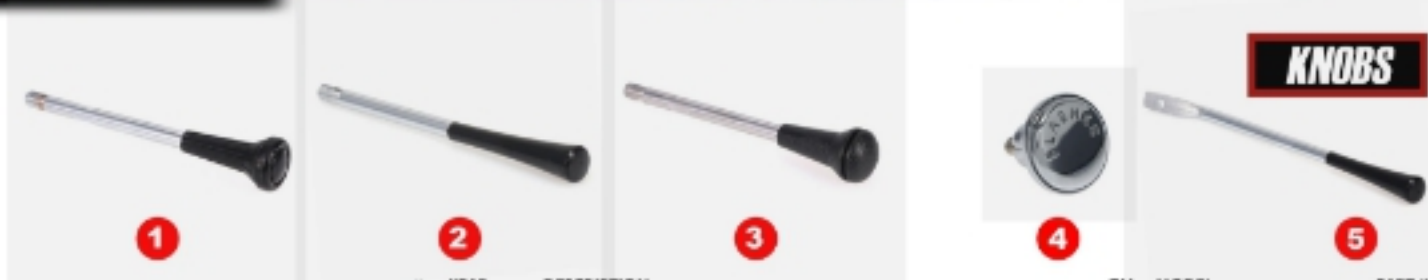

## KNOB

#	YEAR	DESCRIPTION	GM	MODEL	PART #
1	67	Tilt Wheel Release Lever - w/ Black Knob	Camaro		X458-3067-1
2	68-81	Tilt Wheel Release Lever - w/ Black Knob	Firebird		X458-5467-1
3	73-79	Tilt Wheel Release Lever - w/ Black Knob	Camaro		X458-3071-1
4	67-71	Hazard Lamp Switch Knob	Camaro/Firebird		X458-3067-2
5	68-78	Turn Signal Lever with Black Knob	Firebird		X458-5467