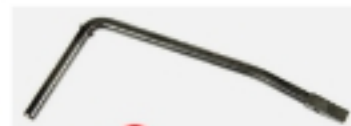

FIREWALL

1

2

3

4

5

6

7

8

9

10

11

12

13

14

15

16

17

18

N	YEAR	DESCRIPTION	GM	MODEL	PART #
1	67	Firewall - w/o A/C		Camaro/Firebird	370-3567
2	68	Firewall - w/o A/C		Camaro/Firebird	370-3568
3	69	Firewall - w/o A/C		Camaro/Firebird	370-3569
4	70-72	Firewall Gutter - w/ Screws		Camaro	R-190
5	67-69	Firewall Wiring Gutter		Camaro	W-160
6	67-69	Firewall Pad Rubber Plugs - 4pcs		Firebird	W-160
7	67-81	Firewall Heater Delete Set - Non-A/C		Camaro	W-272A
8	67-69	Firewall Heater Delete Plate Set - w/ A/C		Camaro/Firebird	W-808
9	67-69	Firewall to Floor Brace - LH - Convertible		Camaro/Firebird	W-899
9	67-69	Firewall to Floor Brace - RH - Convertible		Camaro/Firebird	X472-3569-L
10	67-81	Heater Box Blower Resistor Assembly		Camaro/Firebird	X472-3569-R
11	67-81	Clutch Rod Firewall Cover & Seal Set		Camaro/Firebird	R-315
12	70-81	Clutch Pushrod Upper Firewall Boot		Camaro/Firebird	W-769
13	67-69	Heater Box Cover - Big Block		Camaro/Firebird	W-329
14	67-81	Heater Box Cover - w/o A/C - (except 67-69 Big Block)		Camaro	W-961
15	67-69	Firewall Accelerator Pedal Rod Through Firewall - Y8		Camaro/Firebird	W-960
16	67-81	Accelerator Lever Firewall Support Screw Set		Camaro	W-676
17	68-69	Accelerator Lever Firewall Support		Camaro/Firebird	H-167
18	67-81	Heat Shield Insulation and Sound Deadener - Single Sided 48x72		Camaro/Firebird	W-675
18	67-81	Heat Shield Insulation and Sound Deadener - Double Sided 48x72		Camaro/Firebird	X403-1000-4872A
				Camaro/Firebird	X403-1000-4872B