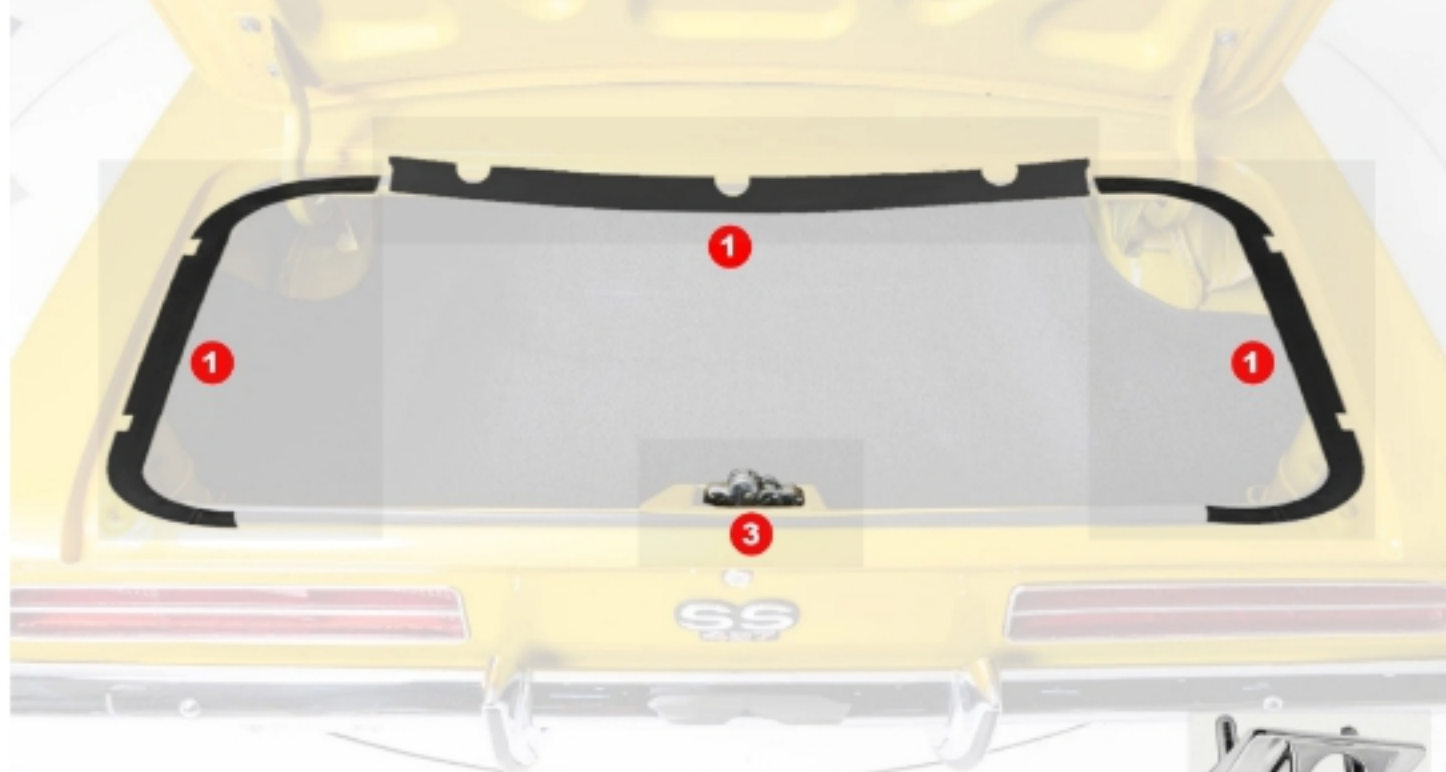

## TRUNK

7

8

9

VISIT US ONLINE
   
 FOR THE MOST
   
 UP-TO-DATE PRICING
   
 AND SELECTION

#	YEAR	DESCRIPTION	GM	MODEL	PART #
1	67	Trunk Floor - OE Style		Camaro/Firebird	800-3567
2	68	Trunk Floor - OE Style		Camaro/Firebird	800-3568
3	69	Trunk Floor - OE Style		Camaro/Firebird	800-3569
4	71-73	Trunk Floor - OE Style		Camaro/Firebird	800-3571
5	74-81	Trunk Floor - OE Style		Camaro/Firebird	800-3574
6	67-68	Trunk Floor Extension / Drop Off - LH		Camaro/Firebird	X840-3567-L
	67-68	Trunk Floor Extension / Drop Off - RH		Camaro/Firebird	X840-3567-R
	69	Trunk Floor Extension / Drop Off - LH		Camaro/Firebird	840-3569-L
	69	Trunk Floor Extension / Drop Off - RH		Camaro/Firebird	840-3569-R
	70-73	Trunk Floor Extension / Drop Off - LH		Camaro	840-3570-L
	70-73	Trunk Floor Extension / Drop Off - RH		Camaro	840-3570-R
	74-81	Trunk Floor Extension / Drop Off - LH		Firebird	840-5574-L
	74-81	Trunk Floor Extension / Drop Off - RH		Firebird	840-5574-R
7	67-68	Rear Body Panel Inner Brace - LH or RH		Camaro/Firebird	W-638
8	69	Trunk to Quarter Panel Corner Braces - Pair		Camaro/Firebird	W-639
9	69	Rear Body Panel Inner Braces - Pair		Camaro/Firebird	W-637