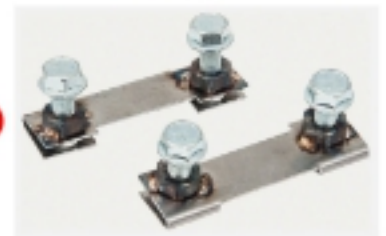

## BUMPER COVERS 77-81

1

2

3

4

5

VISIT US ONLINE  
FOR THE MOST  
UP-TO-DATE PRICING  
AND SELECTION

#	YEAR	DESCRIPTION	MODEL	PART #
1	78-81	Front Bumper Cover - (2/28)	Camaro	X100-3578
2	77-78	Front Bumper Cover	Firebird	X100-5577
3	79-81	Front Bumper Cover	Firebird	X100-5579
4	78-81	Front Bumper Cover to Spoiler Brackets - Pair	Camaro	X127-3579-1P
5	77-78	Front Bumper Cover to Fender Brackets - Pair	Firebird	X105-5577-P