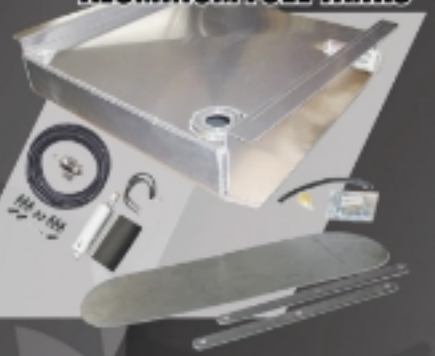

ALUMINUM FUEL TANKS