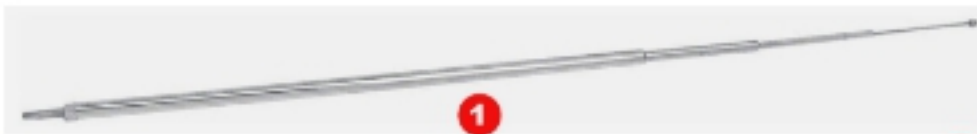

## ANTENNA

#	YEAR	DESCRIPTION	GM	MODEL	PART #
1	67	Antenna Mast - AM		Camaro/Firebird	K-986819
2	69	Antenna Cable		Camaro/Firebird	K-469304
3	70-81	Antenna Cable Lead - For Windshield Antenna		Camaro/Firebird	K-K4424
4	67-68	Antenna Body Assembly - Non-Threaded Push-on Type		Camaro/Firebird	K-3880695
5	67-68	Antenna Chrome Bezel	RC	Camaro/Firebird	K-3897333
6	69	Antenna Chrome Bezel	RC	Camaro/Firebird	K-3937665
6	67-68	Antenna Bezel Nut - Chrome - For Original Antenna Base	RC	Camaro/Firebird	K-3863499
6	67-68	Antenna Bezel Nut - Chrome - For Reproduction Antenna Base	RC	Camaro/Firebird	K-3863499B
7	67-69	Antenna Bezel Gasket		Camaro/Firebird	K-3820672
	67-69	Antenna Template Set - Rear		Camaro/Firebird	W-726
	67-68	Antenna Template Set - Front		Camaro/Firebird	W-728
	69	Antenna Template Set - Front		Camaro/Firebird	W-729