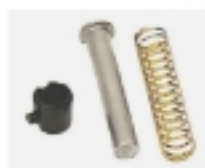

STEERING WHEEL

#	YEAR	DESCRIPTION	GM	MODEL	PART #
1	68	Horn Cap Assembly - Satin Chrome w/ "rs" Insert	☑	Camaro RS	W-179E
2	67	Horn Cap - Polished Chrome w/ "camaro" Insert	☑	Camaro	W-178F
3	67	Horn Cap - Polished Chrome w/ "rs" Insert	☑	Camaro RS	W-178E
4	67	Horn Cap - Polished Chrome w/ "SS 350" Insert	☑	Camaro SS	W-178C
5	67	Horn Cap - Polished Chrome w/ "SS" Insert	☑	Camaro SS	W-178B
6	68	Horn Cap - Satin Chrome w/ "SS" Insert	☑	Camaro SS	W-179B
7	67	Horn Cap - Polished Chrome w/o Insert	☑	Camaro RS or SS	W-178
8	68	Horn Cap - Satin Chrome w/o Insert	☑	Camaro RS or SS	W-179
9	67	Horn Cap Insert - "SS 350"	☑	Camaro	W-301
10	67	Horn Cap Insert - "SS"	☑	Camaro	W-302
11	67	Horn Cap Insert - "Camaro"	☑	Camaro	W-304
12	67	Horn Cap Insert - "rs"	☑	Camaro	W-303
13	68	Horn Cap Insert - "SS"	☑	Camaro	W-305
14	68	Horn Cap Insert - "rs"	☑	Camaro	W-306
15	67-68	Horn Cap Mount/Contact Assembly - Wood Steering Wheel		Camaro	W-657
16	67-69	Horn Cap Mount/Contact Assembly - Wood Steering Wheel		Camaro	W-617
17	69	Horn Cap Mount/Contact Assembly - Non-Tilt Wood Steering Wheel		Camaro	W-658
18	69	Horn Cap Mount/Contact Assembly - Tilt Wood Steering Wheel		Camaro	W-659
19	67-69	Horn Cap Mount Kit - Fits Wood or Cushion Grip Wheels		Camaro	R-205
20	67-68	Horn Cap Rubber Mounting Ring		Camaro	W-180
21	67-81	Horn Pin - Wood Steering Wheel		Camaro/Firebird	W-629
22	67-69	Steering Column Shim - Wedge		Camaro/Firebird	W-423
23	67-69	Mounting Screw - Wood Steering Wheel - 6pcs		Camaro	W-225
24	67-69	Steering Column to Floor Boot		Camaro/Firebird	W-445