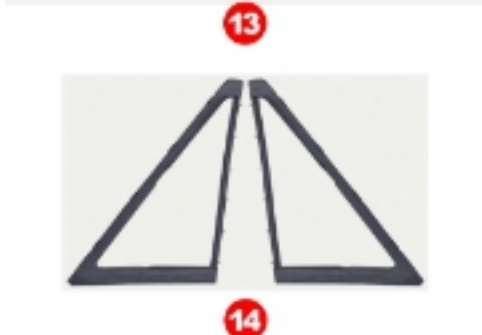

GLASS-VENT

#	YEAR	DESCRIPTION	MODEL	PART #
1	67	Vent Glass Assembly - Clear - LH	Camaro/Firebird	K-F527C
	67	Vent Glass Assembly - Clear - RH	Camaro/Firebird	K-F526C
2	67	Vent Glass Assembly - Tinted - LH	Camaro/Firebird	K-F527T
	67	Vent Glass Assembly - Tinted - RH	Camaro/Firebird	K-F526T
3	67	Vent Glass - Clear - LH	Camaro/Firebird	560-3567-CL
	67	Vent Glass - Clear - RH	Camaro/Firebird	560-3567-CR
4	67	Vent Glass - Green Tint - LH	Camaro/Firebird	560-3567-TL
	67	Vent Glass - Green Tint - RH	Camaro/Firebird	560-3567-TR
5	67	Vent Window Glass Frames - Pair	Camaro/Firebird	W-032
	67	Vent Window Glass Frame - LH	Camaro/Firebird	W-032L
	67	Vent Window Glass Frame - RH	Camaro/Firebird	W-032R
6	67	Vent Frame Lower Adjusting Screw	Camaro/Firebird	K-7657975
	67	Vent Frame Upper Adjusting Screw	Camaro/Firebird	K-7661399
7	67	Vent Window Assembly Hardware Set - LH or RH	Camaro/Firebird	H-180
	67	Vent Window Assembly Stud Set - 2pcs	Camaro/Firebird	R-255
	67	Vent Window Frame Hardware Set - LH or RH	Camaro/Firebird	W-032A
8	67	Vent Window Handle Set - Pair	Camaro/Firebird	W-733
9	67	Vent Window Handles - w/ Pin - Pair	Camaro/Firebird	W-576
10	67	Vent Window Pivot Stud Assembly - LH or RH	Camaro/Firebird	W-741
11	67	Vent Window Pivot Stud Nut - Chrome	Camaro/Firebird	W-742
12	67	Vent Window Rubber U-Channels - Pair	Camaro/Firebird	W-032B
13	67	Vent Window Run Vertical Weatherstrips - Pair	Camaro/Firebird	W-101
	67	Vent Window Stud - Lower	Camaro/Firebird	R-255B
	67	Vent Window Stud - Upper	Camaro/Firebird	R-255A
14	67	Vent Window Weatherstrips - Pair	Camaro/Firebird	K-K4167

VISIT US ONLINE

FOR THE MOST

UP-TO-DATE PRICING

AND SELECTION