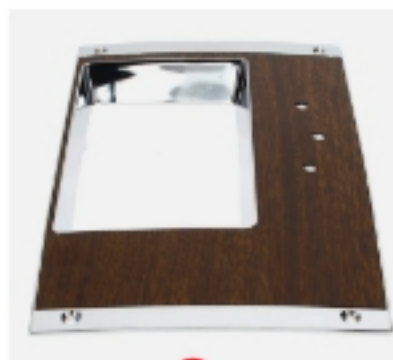

CONSOLE MANUAL

1

2

3

4

5

6

7

8

9

10

#	YEAR	DESCRIPTION	GM	MODEL	PART #
1	67	Console Shift Plate - M/T - w/o Pattern		Camaro/Firebird	W-792
2	68	Console Shift Plate - M/T - w/o Pattern		Camaro	W-368A
3	69	Console Shift Plate - M/T - w/o Pattern		Camaro	W-370E
4	72	Console Shift Plate - M/T - w/o Pattern		Camaro	W-477
5	68	Console Shift Plate - w/ 4-Speed Pattern		Camaro	W-368
6	69	Console Shift Plate - w/ 4-Speed Pattern		Camaro	W-370
7	70-71	Console Shift Plate - w/ 4-Speed Pattern		Camaro	W-476
8	68-69	Console Shift Plate Pattern - 4-Speed w/ Adhesive Back		Camaro	W-371
9	68-69	Console Shift Plate Pattern - 5 Speed w/ Adhesive Back		Camaro	W-027
10	68-69	Console Shift Plate Pattern - 6 Speed w/ Adhesive Back		Camaro	W-028
	67	Console Shift Plate Slider - M/T		Camaro	W-374
	68	Console Shift Plate Slider - M/T		Camaro	W-375
	67	Console Shift Plate Slider Retainer		Camaro	W-340

VISIT US ONLINE
FOR THE MOST
UP-TO-DATE PRICING
AND SELECTION