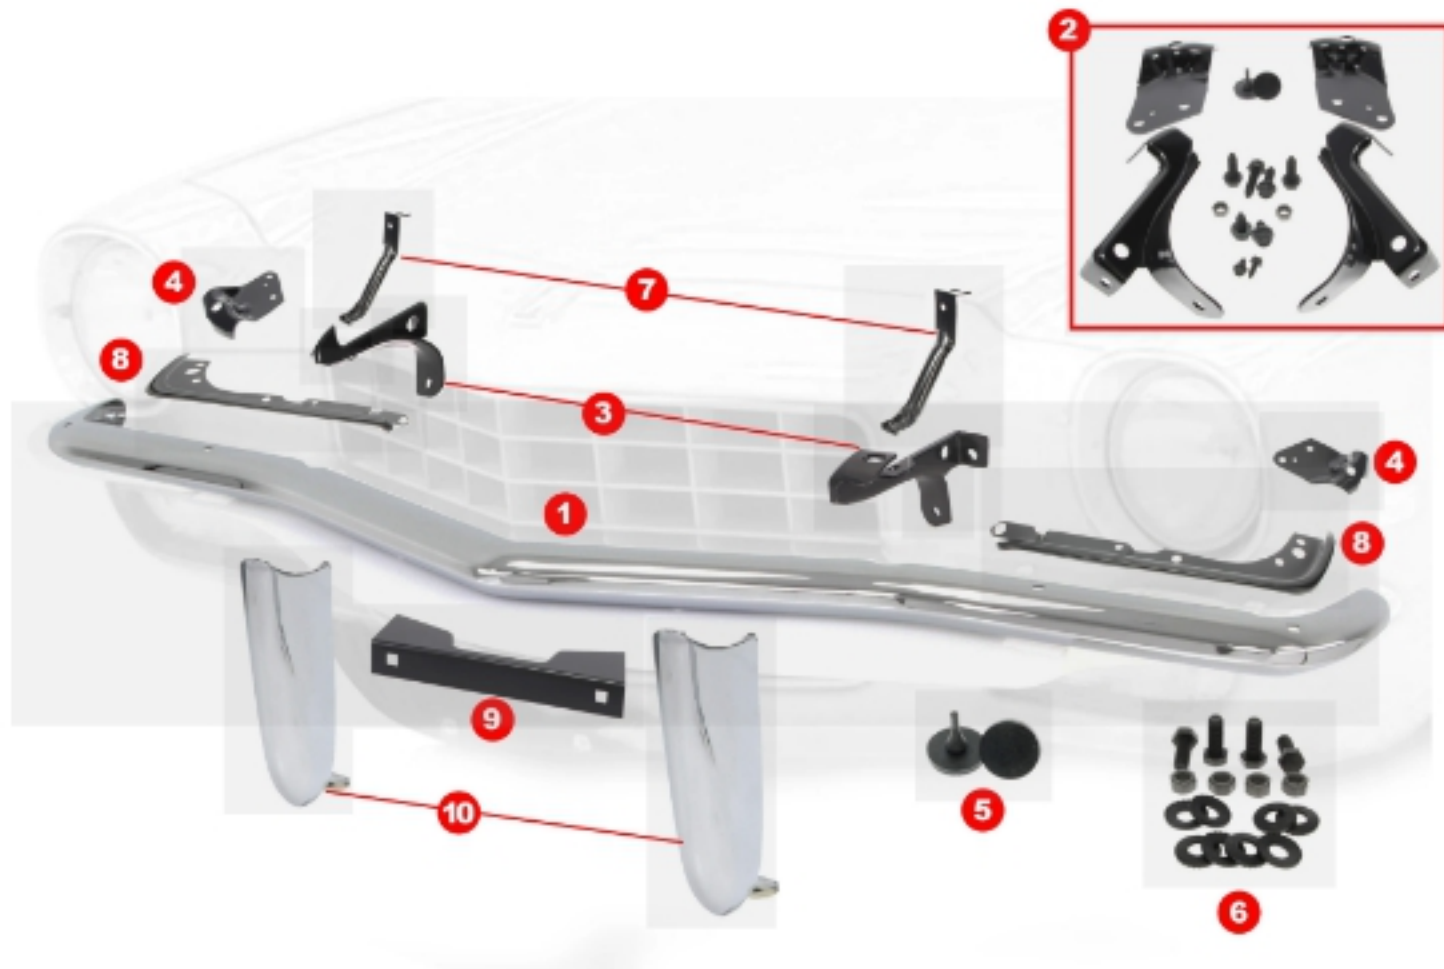

STANDARD FRONT BUMPERS 70-73

#	YEAR	DESCRIPTION	GM	MODEL	PART #
1	70-73	Bumper - Front - Chrome		Camaro	100-3570
2	70-72	Bumper Bracket Set - Front - 4pcs		Camaro	W-549
3	70-73	Bumper Bracket - Front Inner - Pair		Camaro	W-554
	70-73	Bumper Bracket - Front Inner - LH - (70-72 Standard)		Camaro	W-554B
	70-73	Bumper Bracket - Front Inner - RH - (70-72 Standard)		Camaro	W-554A
4	70-73	Bumper Bracket - Front Outer - Pair - (70-72 Standard)		Camaro	W-556
5	70-73	Bumper Bracket Cushions - Front - Pair		Camaro	W-555
6	67-73	Bumper Bracket To Frame Bolt Set - Front - 16pcs		Camaro	H-138
7	73	Bumper Bracket to Radiator Support Braces - Front - Pair		Camaro	W-580
8	70-73	Front Bumper Filler Panels - Pair		Camaro	W-596
	70-73	Front Bumper Filler Panel - RH		Camaro	W-596A
	70-73	Front Bumper Filler Panel - LH		Camaro	W-596B
9	70-73	Front License Plate Bracket		Camaro	W-815
10	70-72	Front Bumper Guards - Pair		Camaro	K-15133
11	70-72	Bumper Bolt Set - Front - 10pcs		Camaro	101-3570-1S
	73	Bumper Bolt Set - Front - 18pcs		Camaro	101-3573-1S
	70-72	Bumper Bolt Set - Front and Rear - 22 pcs		Camaro	W-241B
12	67-72	Front Bumper Bolt - Short - Chrome - LH or RH		Camaro	W-241
13	67-72	Front Bumper Bolt Nut - w/ Captive Washer - LH or RH		Camaro	W-242

VISIT US ONLINE

FOR THE MOST

UP-TO-DATE PRICING

AND SELECTION