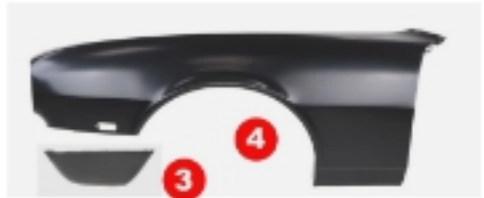

FRONT FENDER - CAMARO

VISIT US ONLINE

FOR THE MOST

UP-TO-DATE PRICING

AND SELECTION