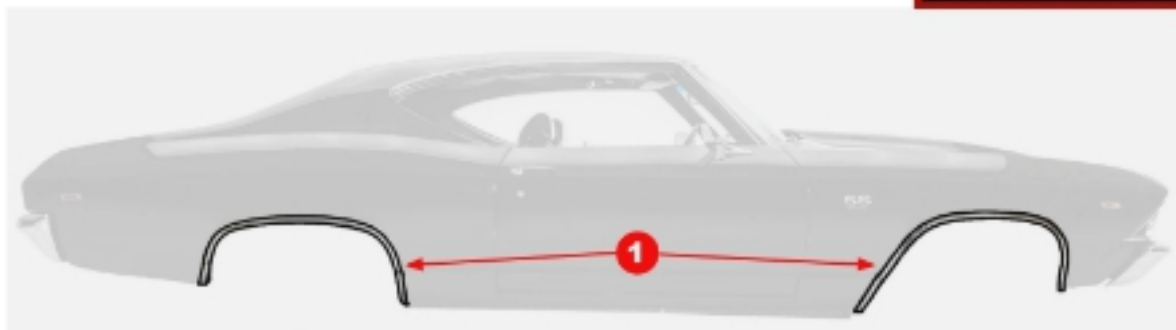

WHEEL OPENING MOLDING

#	YEAR	DESCRIPTION	GM	MODEL	PART #
1	69	Wheel Opening Molding Set		Chevelle	R-925
	70-72	Wheel Opening Molding Set		Chevelle	R-930
2	64-81	Wheel Opening Molding Screws - 36pcs		All A-Body	K-K606