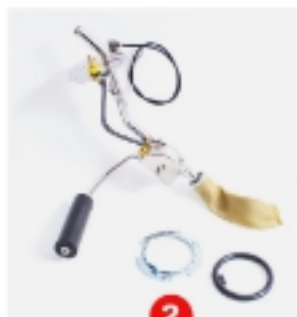

GAS TANK

1

2

3

4

5

6

7

8

9

10

#	YEAR	DESCRIPTION	GM MODEL	PART #
1	64-67	Gas Tank Sending Unit - 3/8 Outlet - w/ Return Line	Chevelle/El Camino/GTO/Skylark/Cutlass	881-3464-3R
2	64-67	Gas Tank Sending Unit - 3/8 Outlet - w/o Return Line	Chevelle/El Camino/GTO/Skylark/Cutlass	881-3464-3
3	64-67	Gas Tank Sending Unit - 5/16 Outlet - w/o Return Line	Chevelle/El Camino/GTO/Skylark/Cutlass	881-3464-5
4	68-70	Gas Tank Sending Unit - 3/8 Outlet - w/ Return Line	All A-Body	881-3470-3R
5	68-70	Gas Tank Sending Unit - 3/8 Outlet - w/o Return Line	All A-Body	881-3470-3
6	71-72	Gas Tank Sending Unit - 3/8 Outlet - w/ Return Line	All A-Body	881-3471-3R
7	71-72	Gas Tank Sending Unit - 3/8 Outlet - w/o Return Line	All A-Body	881-3471-3
	73-77	Gas Tank Sending Unit - 5/16 Outlet - w/ Return Line	Chevelle/Monte Carlo	881-3473-52
	78-81	Gas Tank Sending Unit - 3/8 Outlet - w/ Return Line	Malibu/Monte Carlo	881-3478-33
	78-81	Gas Tank Sending Unit - 3/8 Outlet - w/o Return Line	Malibu/Monte Carlo	881-3478-32
8	64-81	Gas Tank Sending Unit Filter Screen (3/8")	All A-Body	K-K405
	64-81	Gas Tank Sending Unit Filter Screen (5/16")	All A-Body	K-K404
9	64-81	Gas Tank Sending Unit Lock Ring (1 15/16")	All A-Body	K-3774937
10	64-81	Gas Tank Sending Unit Gasket (1 13/16")	All A-Body	K-3825206

VISIT US ONLINE FOR THE MOST UP-TO-DATE PRICING AND SELECTION