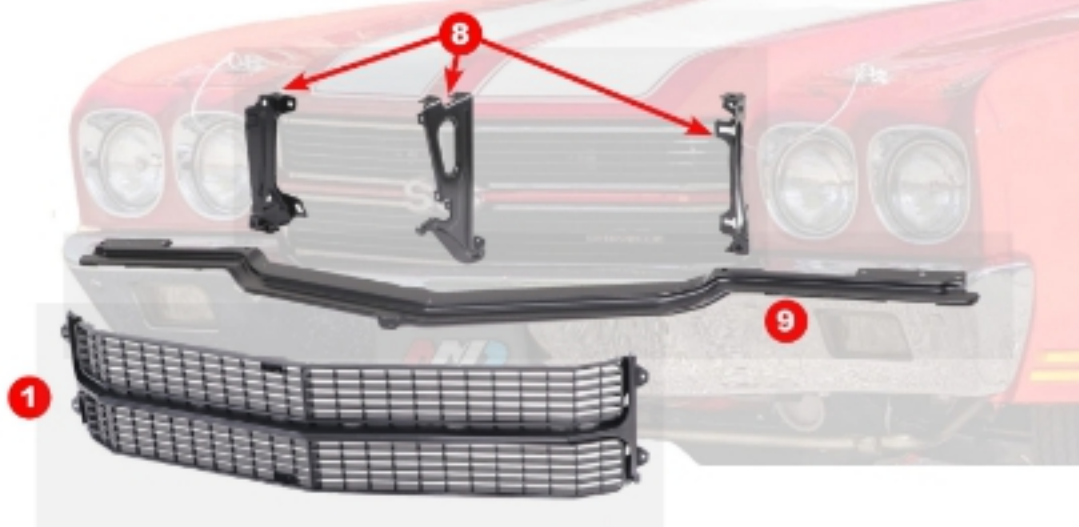

GRILLE

#	YEAR	DESCRIPTION	GM	MODEL	PART #
1	70	Grille - SS Style Black	☑	Chevelle/EI Camino	150-3470
2	66	Grille Extensions - Outer - Pair		Chevelle/EI Camino	P-C887815
3	67	Grille Extensions - Outer - Pair		Chevelle/EI Camino	X150-3467-P
4	68	Grille Extensions - Outer - Black - Upper & Lower - 4pcs		Chevelle/EI Camino	P-A6491A
5	68	Grille Extensions - Outer - Pair		Chevelle/EI Camino	P-PZ00267
6	68	Grille Extension Moldings - Lower Outer - Pair		Chevelle/EI Camino	P-C880051
7	69	Grille Extension - LH		Chevelle/EI Camino	X150-3469-2L
	69	Grille Extension - RH		Chevelle/EI Camino	X150-3469-2R
	68	Grille Support Bracket Set - 4pcs	☑	Chevelle/EI Camino	152-3468-S
	69	Grille Support Bracket Set - 4pcs	☑	Chevelle/EI Camino	152-3469-S
8	70	Grille Support Bracket Set - 3pcs	☑	Chevelle/EI Camino	152-3470-S
	67	Grille to Bumper Filler Panel	☑	Chevelle/EI Camino	115-3467
	68	Grille to Bumper Filler Panel	☑	Chevelle/EI Camino	115-3468
	69	Grille to Bumper Filler Panel	☑	Chevelle/EI Camino	115-3469
9	70-72	Grille to Bumper Filler Panel	☑	Chevelle/EI Camino/Monte Carlo	115-3470

VISIT US ONLINE FOR THE MOST UP-TO-DATE PRICING AND SELECTION