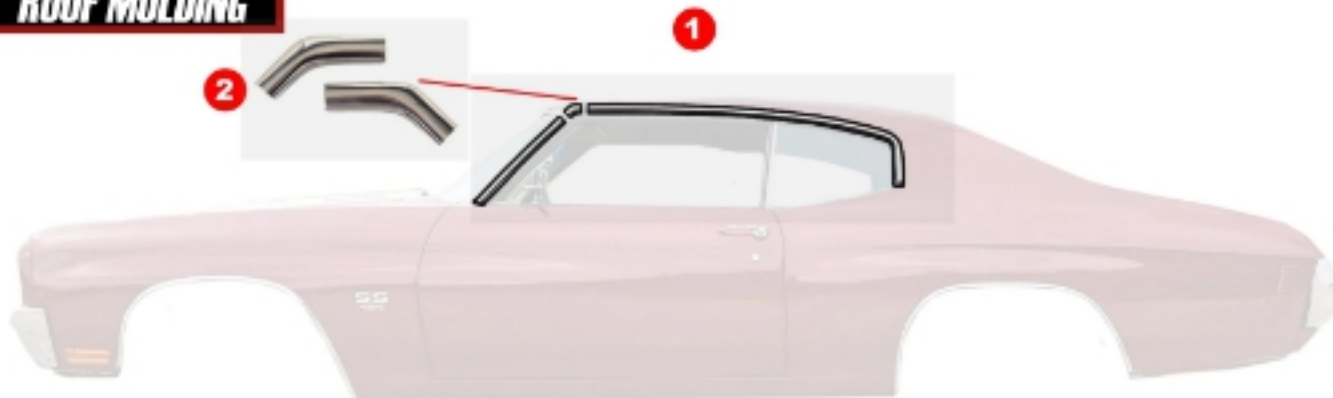

ROOF MOLDING

#	YEAR	DESCRIPTION	GM	MODEL	PART #
1	64-65	Drip Rail Molding Set		Chevelle	630-3464-S
	66-67	Drip Rail Molding Set		Chevelle/GTO/Skylark/Cutlass	630-3466-P
	68-69	Drip Rail Molding Set - ZDR Coupe	Chevelle		X630-3468-S
	70-72	Drip Rail Molding Set - 6pcs		Chevelle/Skylark	630-3470-S
	68-72	Roof Drip Molding Set - 6pcs		El Camino	P-97CH008
2	68-72	Roof Drip Molding Corners - Pair		Chevelle/Cutlass/GTO/Skylark	YW-165