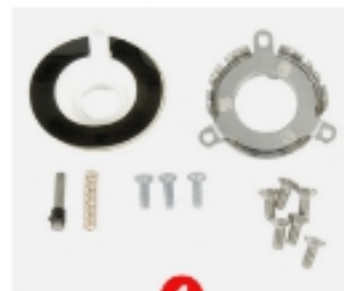

STEERING WHEEL

20

21

22

#	YEAR	DESCRIPTION	GM MODEL	PART #
1	66-70	Steering Wheel Horn Cap Assembly - Wood Steering Wheel	Chevelle/EI Camino	W-617
2	67-68	Steering Wheel Horn Cap Assembly - Wood Steering Wheel	Chevelle/EI Camino	W-657
3	69	Steering Wheel Horn Cap Assembly - Non-Tilt Wood Steering Wheel	Chevelle/EI Camino	W-658
4	69	Steering Wheel Horn Cap Assembly - Tilt Wood Steering Wheel	Chevelle/EI Camino	W-659
5	61-88	Steering Wheel Horn Pin - Wood	All A-Body	W-629
6	64-70	Steering Wheel Mounting Screws - Wood - 6pcs	Chevelle/EI Camino	W-225
7	67-68	Steering Column Shim - Wedge	Chevelle/EI Camino	W-423
67		Turn Signal Lever - Black Knob	Chevelle/EI Camino	W-216
8	67-77	Turn Signal Lever - Black Knob	Chevelle/EI Camino	X458-5467
68-70		Turn Signal & Tilt Lever - Black Knob	Chevelle/EI Camino/Monte Carlo	W-217
9	65-67	Horn Cap Rubber Mounting Ring	Chevelle	W-180
10	66-70	Horn Cap Mounting Set - Fits Wood or Cushion Grip Wheels	62 Chevelle/EI Camino	R-205
11	71-77	Ignition Lock Cylinder - w/Keys	Monte Carlo	X462-4073-1
12	65-66	Ignition Switch Bezel	63 Chevelle/EI Camino	T-2493
13	67	Ignition Bezel Nut	Chevelle/EI Camino	W-219
14	68-72	Neutral Safety/Back-up Lamp Switch - A/T	Chevelle/EI Camino	W-373B
15	67	Tilt Wheel Release Lever - w/ Black Knob	63 Chevelle/EI Camino	X458-3067-1
16	67-77	Tilt Wheel Release Lever - w/ Black Knob	Chevelle/EI Camino/Monte Carlo	X458-5467-1
17	71-77	Tilt Wheel Release Lever - w/ Black Knob	62 Chevelle/EI Camino/Monte Carlo	X458-3071-1
18	67-71	Hazard Lamp Switch Knob	63 Chevelle/EI Camino/Monte Carlo	X458-3067-2
19	71-72	Steering Wheel - Black - 4 Spoke Sport	67 Chevelle/EI Camino/Monte Carlo	X459-3571-3BLK
20	71-72	Horn Cap - Black - 4 Spoke Sport	62 Chevelle/EI Camino/Monte Carlo	X459-3571-4BLK
21	71-72	Horn Cap Retainer - 4 Spoke Sport	63 Chevelle/EI Camino/Monte Carlo	X459-3571-5
22	71-72	Horn Cap Emblem - Bowtie - 4 Spoke Sport	67 Chevelle/EI Camino/Monte Carlo	X459-3571-6

VISIT US ONLINE FOR THE MOST UP-TO-DATE PRICING AND AVAILABILITY