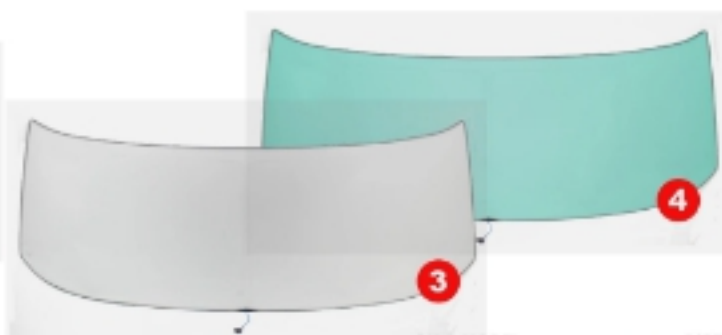

68-72 STANDARD GLASS

#	YEAR	DESCRIPTION	GM	MODEL	PART #
1	68-72	Windshield - w/o Antenna - 2DR - Clear - (except Convertible)	All	A-Body	380-3468-C
2	68-69	Windshield - w/o Antenna - 2DR - Green Tint - (except Convertible)	All	A-Body	380-3468-T
3	70-72	Windshield - w/ Antenna - 2DR - Clear - (except Convertible)	All	A-Body	380-3470-C
4	70-72	Windshield - w/ Antenna - 2DR - Green Tint - (except Convertible)	All	A-Body	380-3470-T