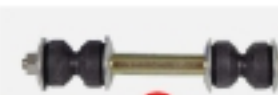

8

9

10

11

12

#	YEAR	DESCRIPTION	GM	MODEL	PART #
1	64-72	Control Arm - Upper - LH		All A-Body	X392-3464-L
	64-72	Control Arm - Upper - RH		All A-Body	X392-3464-R
2	64-72	Control Arm - Lower - LH		All A-Body	X393-3464-L
	64-72	Control Arm - Lower - RH		All A-Body	X393-3464-R
3	64-67	Control Arm Bumper - Upper		Chevelle/Cutlass	SS-69
4	64-72	Control Arm Bumper - Lower		Chevelle/Cutlass	SS-70
5	64-72	Control Arm Bushing Set - Upper - 4pcs		Chevelle/Monte Carlo/Cutlass/GTO/Skylark	SS-8
	64-72	Control Arm Bushing - Upper		Chevelle/Monte Carlo/Cutlass/GTO/Skylark	SS-234A
	64-72	Control Arm Bushings - Upper - Pair		Chevelle/Monte Carlo/Cutlass/GTO/Skylark	SS-234
6	66-72	Control Arm Bushing Set - front & Rear Lower - 4pcs		Chevelle/Cutlass	SS-9
	66-72	Control Arm Bushing - Lower Front		Chevelle/Cutlass	SS-237
	66-72	Control Arm Bushing - Lower Rear Front		Chevelle/Cutlass	SS-258
	70-72	Control Arm Dust Shield - w/Hardware		Monte Carlo	R-MT101
7	64-81	Steering Coupler Bolt - 12 Point		All A-Body	H-160
8	68-72	Steering Coupler Repair Set		Chevelle/EI Camina/GTO	W-550
9	64-70	Tie Rod - Outer		All A-Body	SS-333
	64-70	Tie Rod End - Inner		Chevelle/EI Camina/Monte Carlo/GTO/Cutlass	SS-681
10	64-81	Tie Rod Sleeve		All A-Body	SS-2032
11	64-72	Ball Joint - OE Style - Lower		Chevelle/Monte Carlo/Cutlass/GTO/Skylark	SS-197
	64-72	Ball Joint - OE Style - Upper		Chevelle/Monte Carlo/Cutlass/GTO/Skylark	SS-195
12	73-77	Sway Bar End Link Set		Chevelle	SS-39
	70-72	Disc Brake Backing Plates - Pair		Monte Carlo	W-383