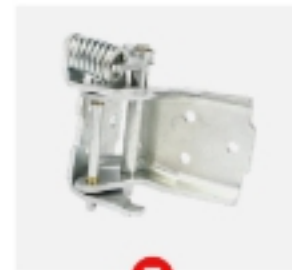

DOOR HINGES

1

2

3

4

5

6

7

8

9

10

11

12

#	YEAR	DESCRIPTION	GM	MODEL	PART #
1	66	Door Hinge - Cast Aluminum - Upper - LH	☒	All A-Body	R-340
2	66	Door Hinge - Cast Aluminum - Upper - RH	☒	All A-Body	R-341
3	66-67	Lower Door Hinges - Pair		All A-Body	W-346
	66-67	Lower Door Hinge - RH		All A-Body	W-346A
	66-67	Lower Door Hinge - LH		All A-Body	W-346B
4	67	Upper Door Hinge - Stamped - LH or RH		All A-Body	W-743
5	68-72	Upper Door Hinge - LH or RH	☒	All A-Body	R-342
6	68-72	Lower Door Hinge - LH	☒	All A-Body	R-343
7	68-72	Lower Door Hinge - RH	☒	All A-Body	R-344
8	64-67	Door Hinge Bolt Set - 24 pcs		All A-Body	H-141
	68-72	Door Hinge Bolt Set - 30pcs		All A-Body	H-142
	68-72	Lower Door Hinge Bolt Set - 16pcs		All A-Body	K-K196
	68-72	Upper Door Hinge Bolt Set - 14pcs		All A-Body	K-K195
9	64-81	Door Alignment Wedge Set	☒	All A-Body Convertible	T-457B
10	70-72	Door Hardware Mounting Bolt Set - LH or RH		All A-Body	H-186
	64-67	Door Hinge Pin & Bushing Repair Set - for 4 Hinges		All A-Body	W-314
11	68-72	Door Hinge Pin & Bushing Repair Set - for 4 Hinges		All A-Body	W-314A
	66-67	Lower Door Hinge Roller Repair Set		All A-Body	K-K136
12	68-72	Lower Door Hinge Roller Repair Set		All A-Body	W-539

VISIT US ONLINE FOR THE MOST UP-TO-DATE PRICING AND SELECTION