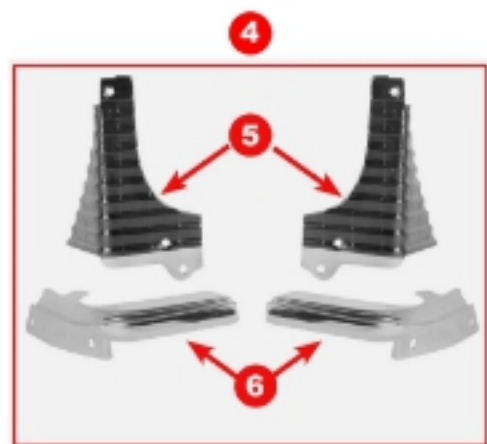

GRILLE

#	YEAR	DESCRIPTION	GM	MODEL	PART #
1	70	Grille - SS Style Black	☑	Chevelle/EI Camino	150-3470
2	66	Grille Extensions - Outer - Pair		Chevelle/EI Camino	P-C887815
3	67	Grille Extensions - Outer - Pair		Chevelle/EI Camino	X150-3467-P
4	68	Grille Extensions - Outer - Black - Upper & Lower - 4pcs		Chevelle/EI Camino	P-A6491A
5	68	Grille Extensions - Outer - Pair		Chevelle/EI Camino	P-PZ00267
6	68	Grille Extension Moldings - Lower Outer - Pair		Chevelle/EI Camino	P-C880051
7	69	Grille Extension - LH		Chevelle/EI Camino	X150-3469-2L
	69	Grille Extension - RH		Chevelle/EI Camino	X150-3469-2R
	68	Grille Support Bracket Set - 4pcs	☑	Chevelle/EI Camino	152-3468-S
	69	Grille Support Bracket Set - 4pcs	☑	Chevelle/EI Camino	152-3469-S
8	70	Grille Support Bracket Set - 3pcs	☑	Chevelle/EI Camino	152-3470-S
	67	Grille to Bumper Filler Panel	☑	Chevelle/EI Camino	115-3467
	68	Grille to Bumper Filler Panel	☑	Chevelle/EI Camino	115-3468
	69	Grille to Bumper Filler Panel	☑	Chevelle/EI Camino	115-3469
9	70-72	Grille to Bumper Filler Panel	☑	Chevelle/EI Camino/Monte Carlo	115-3470

VISIT US ONLINE FOR THE MOST UP-TO-DATE PRICING AND SELECTION