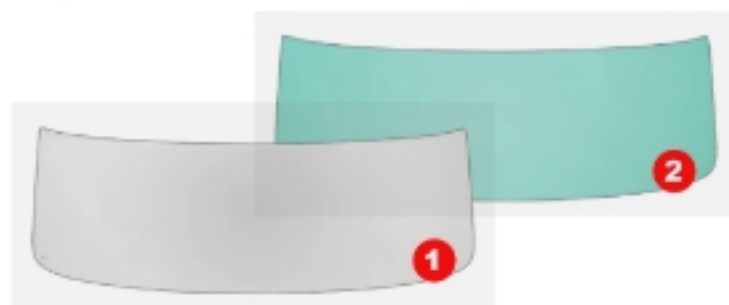

66-67 STANDARD GLASS

#	YEAR	DESCRIPTION	GM	MODEL	PART #
1	66-67	Windshield - Clear - (except 66-67 Chevelle, BOP 2d)		El Camino	380-3464-C
2	66-67	Windshield - Green Tint - (except 66-67 Chevelle, BOP 2d)		El Camino	380-3464-T
3	66-67	Windshield - ZDR Hardtop or Convertible - Clear		Chevelle	380-3466-C
4	66-67	Windshield - ZDR Hardtop or Convertible - Green Tint		Chevelle	380-3466-T