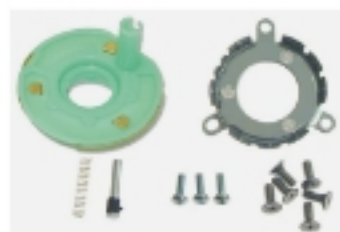

STEERING WHEEL

20

21

22

#	YEAR	DESCRIPTION	GM MODEL	PART #
1	66-70	Steering Wheel Horn Cap Assembly - Wood Steering Wheel	Chevelle/EI Camino	W-617
2	67-68	Steering Wheel Horn Cap Assembly - Wood Steering Wheel	Chevelle/EI Camino	W-657
3	69	Steering Wheel Horn Cap Assembly - Non-Tilt Wood Steering Wheel	Chevelle/EI Camino	W-658
4	69	Steering Wheel Horn Cap Assembly - Tilt Wood Steering Wheel	Chevelle/EI Camino	W-659
5	61-88	Steering Wheel Horn Pin - Wood	All A-Body	W-629
6	64-70	Steering Wheel Mounting Screws - Wood - 6pcs	Chevelle/EI Camino	W-225
7	67-68	Steering Column Shim - Wedge	Chevelle/EI Camino	W-423
67		Turn Signal Lever - Black Knob	Chevelle/EI Camino	W-216
8	67-77	Turn Signal Lever - Black Knob	Chevelle/EI Camino	X458-5467
68-70		Turn Signal & Tilt Lever - Black Knob	Chevelle/EI Camino/Monte Carlo	W-217
9	65-67	Horn Cap Rubber Mounting Ring	Chevelle	W-180
10	66-70	Horn Cap Mounting Set - Fits Wood or Cushion Grip Wheels	62 Chevelle/EI Camino	R-205
11	71-77	Ignition Lock Cylinder - w/Keys	Monte Carlo	X462-4073-1
12	65-66	Ignition Switch Bezel	63 Chevelle/EI Camino	T-2493
13	67	Ignition Bezel Nut	Chevelle/EI Camino	W-219
14	68-72	Neutral Safety/Back-up Lamp Switch - A/T	Chevelle/EI Camino	W-373B
15	67	Tilt Wheel Release Lever - w/ Black Knob	63 Chevelle/EI Camino	X458-3067-1
16	67-77	Tilt Wheel Release Lever - w/ Black Knob	Chevelle/EI Camino/Monte Carlo	X458-5467-1
17	71-77	Tilt Wheel Release Lever - w/ Black Knob	62 Chevelle/EI Camino/Monte Carlo	X458-3071-1
18	67-71	Hazard Lamp Switch Knob	63 Chevelle/EI Camino/Monte Carlo	X458-3067-2
19	71-72	Steering Wheel - Black - 4 Spoke Sport	67 Chevelle/EI Camino/Monte Carlo	X459-3571-3BLK
20	71-72	Horn Cap - Black - 4 Spoke Sport	62 Chevelle/EI Camino/Monte Carlo	X459-3571-4BLK
21	71-72	Horn Cap Retainer - 4 Spoke Sport	63 Chevelle/EI Camino/Monte Carlo	X459-3571-5
22	71-72	Horn Cap Emblem - Bowtie - 4 Spoke Sport	67 Chevelle/EI Camino/Monte Carlo	X459-3571-6

VISIT US ONLINE FOR THE MOST UP-TO-DATE PRICING AND AVAILABILITY