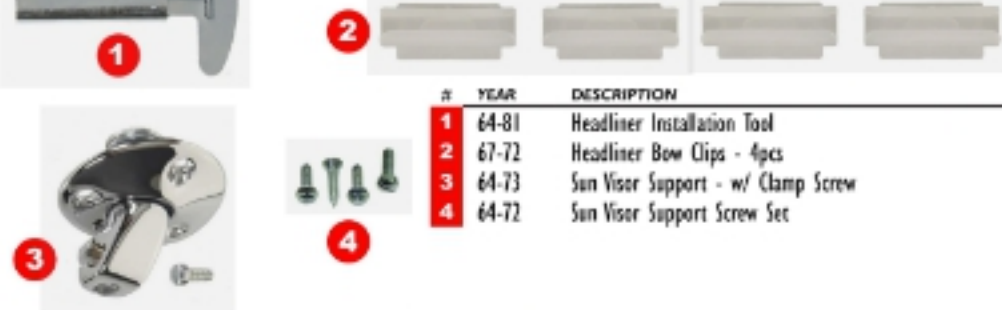

HEADLINER/SUNVISOR

#	YEAR	DESCRIPTION	GM	MODEL	PART #
1	64-81	Headliner Installation Tool		All A-Body	W-758
2	67-72	Headliner Bow Clips - 4pcs		Chevelle/GTO	W-600
3	64-73	Sun Visor Support - w/ Clamp Screw		All A-Body	W-339
4	64-72	Sun Visor Support Screw Set		All A-Body	W-606