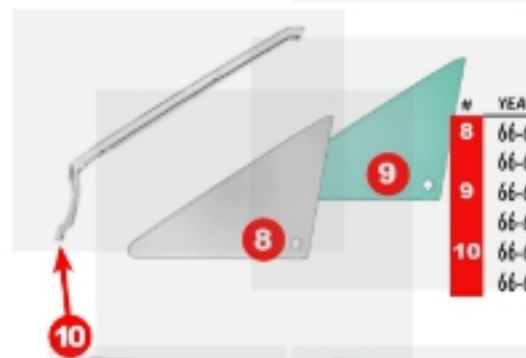

66-67 SEDAN GLASS

#	YEAR	DESCRIPTION	GM	MODEL	PART #
1	66-67	Vent Glass - Clear - LH - Sedan	All	A-Body	560-3464-CL
	66-67	Vent Glass - Clear - RH - Sedan	All	A-Body	560-3464-CR
2	66-67	Vent Glass - Green Tint - LH - Sedan	All	A-Body	560-3464-TL
	66-67	Vent Glass - Green Tint - RH - Sedan	All	A-Body	560-3464-TR

66-67 COUPE GLASS

#	YEAR	DESCRIPTION	GM	MODEL	PART #
3	66-67	Vent Glass - Clear - LH - Coupe & Convertible	All	A-Body	560-3466-CL
	66-67	Vent Glass - Clear - RH - Coupe & Convertible	All	A-Body	560-3466-CR
4	66-67	Vent Glass - Green Tint - LH - Coupe & Convertible	All	A-Body	560-3466-TL
	66-67	Vent Glass - Green Tint - RH - Coupe & Convertible	All	A-Body	560-3466-TR
5	66-67	Vent Window Frame - Forward - Chrome - LH - Coupe & Convertible	All	A-Body	P-CH26802-LH
	66-67	Vent Window Frame - Forward - Chrome - RH - Coupe & Convertible	All	A-Body	P-CH26802-RH

#	YEAR	DESCRIPTION	GM	MODEL	PART #
6	66-67	Quarter Glass - Clear - LH - Coupe	All	A-Body	795-3466-CL
	66-67	Quarter Glass - Clear - RH - Coupe	All	A-Body	795-3466-CR
7	66-67	Quarter Glass - Green Tint - LH - Coupe	All	A-Body	795-3466-TL
	66-67	Quarter Glass - Green Tint - RH - Coupe	All	A-Body	795-3466-TR

66-67 CONVERTIBLE GLASS

#	YEAR	DESCRIPTION	GM	MODEL	PART #
8	66-67	Vent Glass - Clear - LH - Coupe & Convertible	All	A-Body	560-3466-CL
	66-67	Vent Glass - Clear - RH - Coupe & Convertible	All	A-Body	560-3466-CR
9	66-67	Vent Glass - Green Tint - LH - Coupe & Convertible	All	A-Body	560-3466-TL
	66-67	Vent Glass - Green Tint - RH - Coupe & Convertible	All	A-Body	560-3466-TR
10	66-67	Vent Window Frame - Forward - Chrome - LH - Coupe & Convertible	All	A-Body	P-CH26802-LH
	66-67	Vent Window Frame - Forward - Chrome - RH - Coupe & Convertible	All	A-Body	P-CH26802-RH