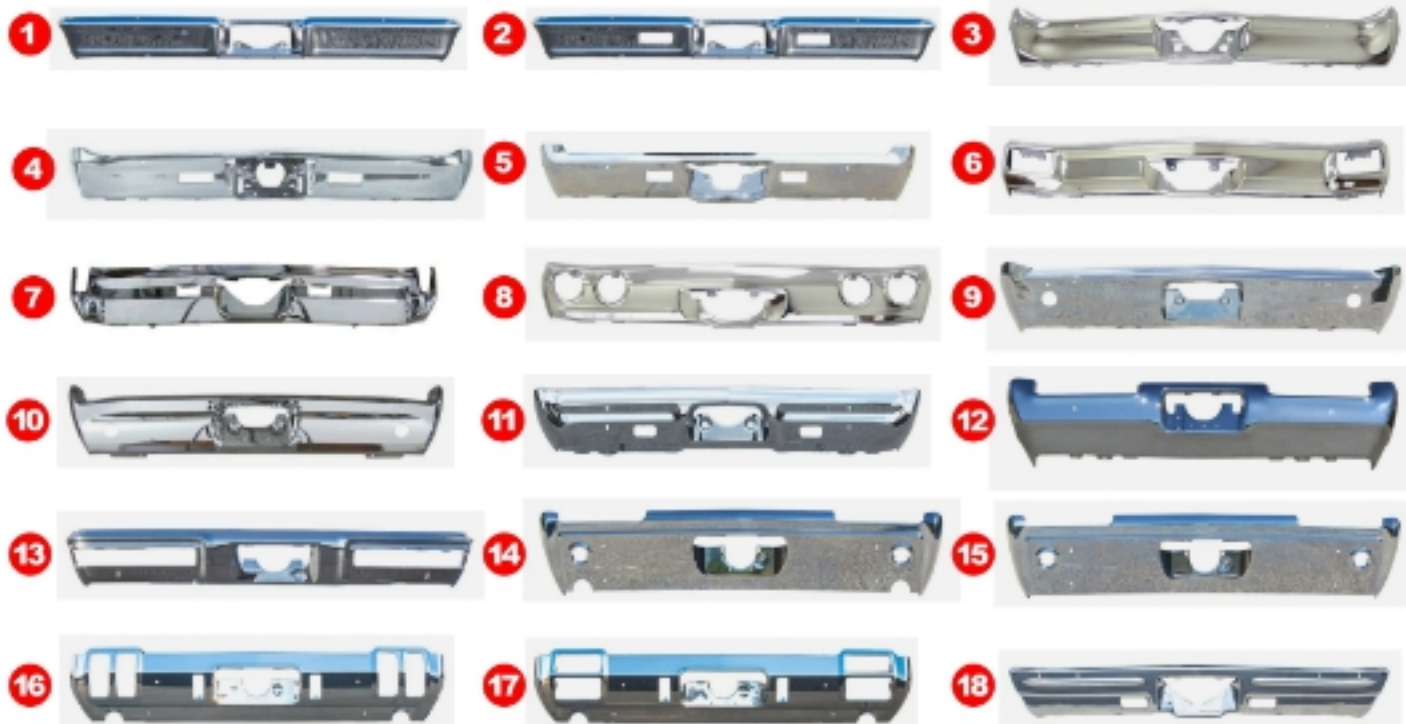

REAR BUMPERS

19

#	YEAR	DESCRIPTION	GM	MODEL	PART #
1	64	Rear Bumper		Chevelle/El Camino	990-3464
2	65	Rear Bumper		Chevelle/El Camino	990-3465
3	66	Rear Bumper - (except Wagon / El Camino)		Chevelle	990-3466
4	67	Rear Bumper - (except Wagon / El Camino)		Chevelle	990-3467
5	68-72	Rear Bumper		Chevelle Wagon/El Camino	990-3768
6	70	Rear Bumper		Chevelle	990-3470
7	70-72	Rear Bumper		Monte Carlo	990-3670
8	71-72	Rear Bumper - (SS models must drill holes and purchase emblem T-4755)		Chevelle	990-3471
9	65	Rear Bumper - w/ backup lamp holes - (except Wagon)		GTO/LeMans/Tempest	990-5465
10	66	Rear Bumper - (except Wagon)		GTO/LeMans/Tempest	990-5466
11	67	Rear Bumper - w/ Back-Up Lamp Holes		GTO	990-5467
12	69	Rear Bumper - (except Wagon)		GTO/LeMans/Tempest	990-5469
13	70-72	Rear Bumper - (except Wagon)		GTO/LeMans/Tempest	990-5470
14	68	Rear Bumper - w/ Exhaust Tip Cutouts		Cutlass	990-7468-T
15	68	Rear Bumper - w/o Exhaust Tip Cutouts - (except Wagon)		Cutlass	990-7468
16	70	Rear Bumper - w/ Exhaust Tip Cutouts		Cutlass	990-7470-T
17	71-72	Rear Bumper - w/ Exhaust Tip Cutouts		Cutlass	990-7471-T
	71-72	Rear Bumper - w/o Exhaust Tip Cutouts - (except Wagon)		Cutlass	990-7471
18	68	Rear Bumper - (except Wagon El Camino)		Malibu	990-3468
	64-65	Rear Bumper Bolt Set - 32pcs		Chevelle/El Camino	991-3464-S
	66	Rear Bumper Bolt Set - 24pcs		Chevelle/El Camino	991-3466-S
	67	Rear Bumper Bolt Set - 24pcs		Chevelle/El Camino	991-3467-S
	68	Rear Bumper Bolt Set - 31pcs - (except Wagon El Camino)		Chevelle	991-3468-S
	68-69	Rear Bumper Bolt Set - 39pcs		El Camino	991-3768-S
19	69	Rear Bumper Bolt Set - 32pcs - (except Wagon)		Chevelle	991-3469-S
	70-72	Rear Bumper Bolt Set - 28pcs - (except Wagon, El Camino)		Chevelle	991-3470-S
	70-72	Rear Bumper Bolt Set - 39pcs		El Camino	991-3770-S
	70-72	Rear Bumper Bolt Set - 40pcs		Monte Carlo	991-3670-S

VISIT US ONLINE FOR THE MOST UP-TO-DATE PRICING AND SELECTION