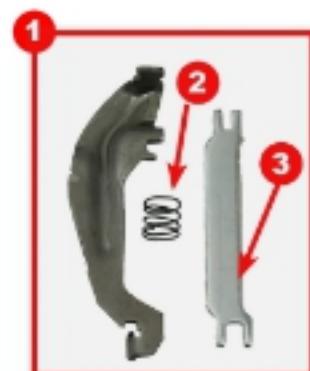

#	YEAR	DESCRIPTION
1	64-81	Park Brake Lever-Bar-Spring Set - LH
	64-83	Park Brake Lever Set - RH
2	64-81	Park Brake Guide Bar Springs
3	64-81	Park Brake Horizontal Guide Bar - LH or RH
4	64-81	Rear Park Brake Connector
5	68-72	Parking Brake Cable Clip
	68-72	Parking Brake Cable Clips- 3pcs
6	64-69	Parking Brake Equalizer
7	67-74	Park Brake Pedal Pad
8	64-77	Parking Brake Pedal Pad Trim - Stainless - Large
9	67-81	Parking Brake Release Handle - Chrome
	68-72	Parking Brake Release Handle - Black
	64-72	Parking Brake Adjustment Nuts - 2pce

GM	MODEL	PART #
All	A-Body	R-514
	Chevelle/EI Camino	R-515
	All A-Body	R-513
	All A-Body	R-512
	All A-Body	W-903
	Chevelle/EI Camino	W-228
	Chevelle/EI Camino	W-228A
	Chevelle/EI Camino	W-902
	Chevelle/EI Camino/Monte Carlo	476-4074-1
	Cadass/GTD	W-108
	Chevelle	441-4066
	Chevelle/EI Camino/Monte Carlo/Sprint	441-4067
	All A-Body	W-904

VISIT US ONLINE FOR THE MOST UP-TO-DATE PRICING AND SELECTION