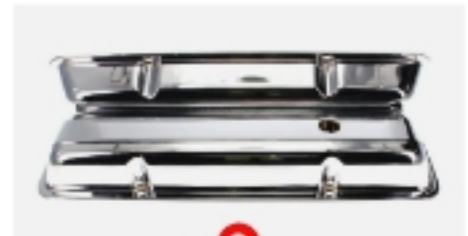

## VALVE COVER

1

2

3

4

5

6

#	YEAR	DESCRIPTION	GM	MODEL	PART #
1	67	Valve Covers - Chrome - Pair - Small Block		Chevelle/EI Camino	W-540
2	67	Valve Covers - Primer with "Chevrolet" Script - Pair		Chevelle/EI Camino	W-541
3	68	Valve Covers - Chrome - Pair - Small Block		Chevelle/EI Camino	W-542
4	68	Valve Covers - Primer - Pair - Small Block		Chevelle/EI Camino	W-543
5	66-70	Valve Cover Elbow - Big Block		Chevelle/EI Camino	W-608
6	69-72	Valve Cover Elbow - Small Block		Chevelle/EI Camino/Monte Carlo	W-609