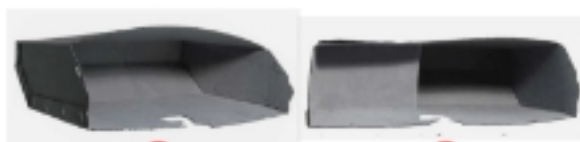

GLOVE BOX

1

2