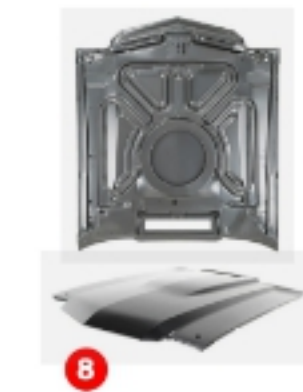

HOOD

#	YEAR	DESCRIPTION	GM	MODEL	PART #
1	66	Hood - SS Style		Chevelle/El Camino	X300-3466-1
2	66	Hood - 2" Raised Cowl		Chevelle/El Camino	X300-3466-2
3	67	Hood - SS Style		Chevelle/El Camino	X300-3467-1
4	67	Hood - 2" Raised Cowl		Chevelle/El Camino	X300-3467-2
5	69	Hood - SS Style - (can fit 68 if 69 hinges are used)		Chevelle/El Camino	300-3469-1
6	69	Hood - 2" Raised Cowl - (can fit 68 if 69 hinges are used)		Chevelle/El Camino	300-3469-2
7	70	Hood - SS Dorned		Chevelle/El Camino	300-3470-1
8	70	Hood - SS Functional Cowl - w/ Hood Pin Holes		Chevelle/El Camino	300-3470-2
9	71-72	Hood - SS Dorned		Chevelle/El Camino	300-3471-1
10	71-72	Hood - SS Functional Cowl - w/ Hood Pin Holes		Chevelle/El Camino	300-3471-2
11	78-81	Hood - 2" Raised Cowl		Chevelle/El Camino	300-3478-2
12	81-88	Hood - 2" Raised Cowl		Monte Carlo	300-3681-2

VISIT US ONLINE FOR THE MOST UP-TO-DATE PRICING AND SELECTION