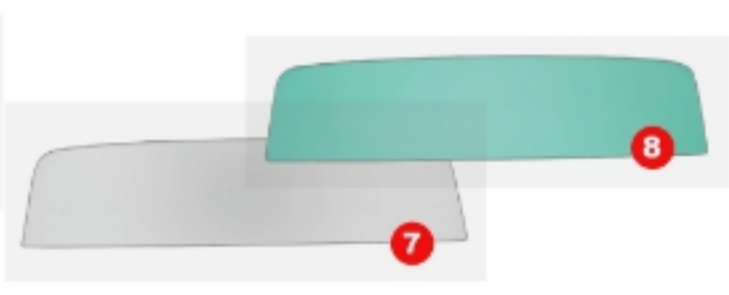

#	YEAR	DESCRIPTION	GM	MODEL	PART #
5	66-67	Back Glass - Clear		El Camino	660-3764-C
6	66-67	Back Glass - Green Tint		El Camino	660-3764-T
7	66-67	Back Glass - ZDR Hardtop - Clear		Chevelle	660-3466-C
8	66-67	Back Glass - ZDR Hardtop - Green Tint		Chevelle	660-3466-T
	66-67	Back Glass - ZDR Sedan - Green Tint		Chevelle	660-3466-ST