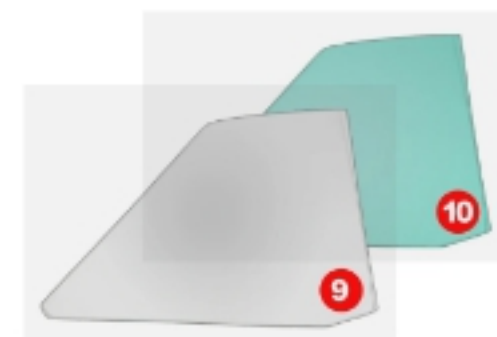

#	YEAR	DESCRIPTION	GM	MODEL	PART #
9	64-65	Quarter Glass - Clear - 2DR Hardtop - LH		Chevelle	795-3464-CL
	64-65	Quarter Glass - Clear - 2DR Hardtop - RH		Chevelle	795-3464-CR
10	64-65	Quarter Glass - Green Tint - 2DR Hardtop - LH		Chevelle	795-3464-TL
	64-65	Quarter Glass - Green Tint - 2DR Hardtop - RH		Chevelle	795-3464-TR