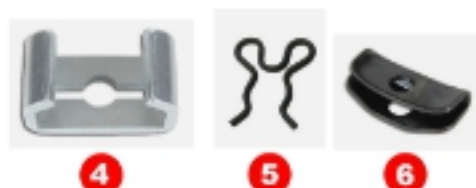

#	YEAR	DESCRIPTION
1	64-81	Park Brake Lever-Bar-Spring Set - LH
	64-83	Park Brake Lever Set - RH
2	64-81	Park Brake Guide Bar Springs
3	64-81	Park Brake Horizontal Guide Bar - LH or RH
4	64-81	Rear Park Brake Connector
5	68-72	Parking Brake Cable Clip
	68-72	Parking Brake Cable Clips- 3pcs
6	64-69	Parking Brake Equalizer
7	67-74	Park Brake Pedal Pad
8	64-77	Parking Brake Pedal Pad Trim - Stainless - Large
9	67-81	Parking Brake Release Handle - Chrome
	68-72	Parking Brake Release Handle - Black
	64-72	Parking Brake Adjustment Nuts - 2pce

GM	MODEL	PART #
All	A-Body	R-514
	Chevelle/EI Camino	R-515
	All A-Body	R-513
	All A-Body	R-512
	All A-Body	W-903
	Chevelle/EI Camino	W-228
	Chevelle/EI Camino	W-228A
	Chevelle/EI Camino	W-902
	Chevelle/EI Camino/Monte Carlo	476-4074-1
	Cadass/GTD	W-108
	Chevelle	441-4066
	Chevelle/EI Camino/Monte Carlo/Sprint	441-4067
	All A-Body	W-904

VISIT US ONLINE FOR THE MOST UP-TO-DATE PRICING AND SELECTION