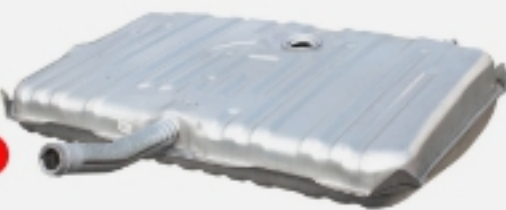

GAS TANK

1

2

3

4

5

6

7

8

9

VISIT US ONLINE FOR THE MOST UP-TO-DATE PRICING AND SELECTION

#	YEAR	DESCRIPTION	GM	MODEL	PART #
1	64-67	Gas Tank - 20 Gallon - w/ 6 1/4" Filler Neck - w/ 1 Vent Line	Chevelle		890-3464-1N
2	68-69	Gas Tank - 20 Gallon - w/ Filler Neck - w/ 2 Vent Lines - (except Wagon)	Chevelle		890-3468-2N
	68-70	Gas Tank - 17 Gallon - w/ Filler Neck - w/o Vent Line	El Camino		890-3768-N
3	70	Gas Tank - 20 Gallon - w/ Filler Neck - w/ 2 Vent Lines	Chevelle/Monte Carlo		890-3470-2N
4	70	Gas Tank - 20 Gallon - w/ Filler Neck - w/o Vent Line	Chevelle		890-3470-N
5	70	Gas Tank - 17 Gallon - w/ Filler Neck - w/ 3 Vent Lines	El Camino		890-3770-3N
6	70-72	Gas Tank - 20 Gallon - w/ Filler Neck - w/ 3 Vent Lines	Chevelle/Cutlass/Monte Carlo		890-3470-3N
7	71-72	Gas Tank - 20 Gallon - w/ Filler Neck - w/ 3 Vent Lines	Chevelle		890-3471-3N
8	64-67	Gas Tank - 20 Gallon - w/ Side Filler Neck - w/ Side Vent Line	Chevelle/El Camino		890-3764-1N
9	70	Gas Tank - 20 Gallon - w/ Filler Neck - w/o Vent Line	Monte Carlo		890-3670-N
	71-72	Gas Tank - 20 Gallon - w/ Filler Neck - w/ 3 Vent Lines	Monte Carlo		890-3671-3N