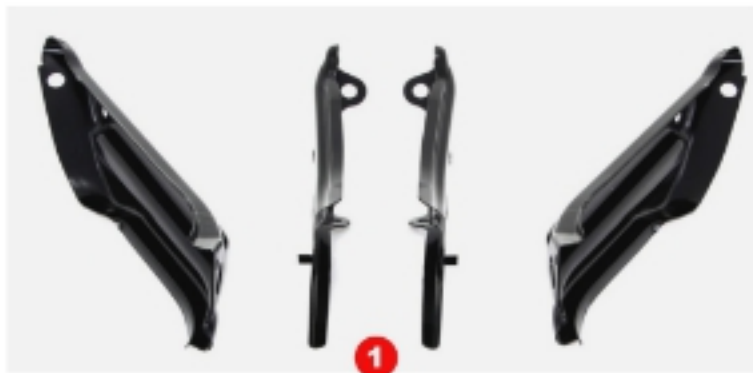

BUMPER - ACCESSORIES

#	YEAR	DESCRIPTION	GM	MODEL	PART #
1	69	Front Bumper Bracket Set - 4pcs		Chevelle/El Camino	X105-3469-S
	70-72	Front Bumper to Frame Bolt Set - 16pcs		Monte Carlo	H-138
	64-66	Rear Bumper Bracket Bolt Set	☑	El Camino	971-3764-S
2	71-72	Rear Bumper Emblem - "SS"	☑	Chevelle	T-4755
	67	Rear Bumper Guard Inserts - Pair		Chevelle	G-BGR170067
3	68	Rear Bumper Guard Inserts - Pair		Chevelle	G-BGR170068
	69	Rear Bumper Guard Inserts - Pair		Chevelle	G-BGR170069
	70-72	Rear Bumper Guard Inserts - Pair		Chevelle/Monte Carlo	G-BGR170070
	64-65	Rear Body to Bumper Seals - Pair		Chevelle/El Camino	J-5083A
	66-67	Rear Body to Bumper Seals - Pair - (except Wagon)		Chevelle	K-K635
5	66-67	Rear License Plate Bracket - (exc. Wagon)		Chevelle	W-991
	68-72	Rear License Plate Bracket - w/ Hinge - (except Wagon)		Chevelle	W-309
6	64-65	Rear License Plate Holder and Chrome Rear Bumper Filler Plate		Chevelle/El Camino	X945-3465-S
	66-69	License Plate Lamp Assembly		Chevelle/Monte Carlo	W-773
7	70-72	License Plate Lamp Assembly	☑	Chevelle	W-684
	66-75	License Plate Bumpers - 3pcs		Chevelle/El Camino	W-536
9	67-81	License Plate Hardware Set - 4pcs		All A-Body	X102-3067-S
	67-80	License Plate Hardware Set - 8pcs		All A-Body	X102-3067-4S
10	65-66	License Plate Light Lens	☑	Chevelle/Cordass	W-338
11	67-81	License Plate Nut		All A-Body	H-132
	67-81	License Plate Screw		All A-Body	H-133

VISIT US ONLINE FOR THE MOST UP-TO-DATE PRICING AND SELECTION