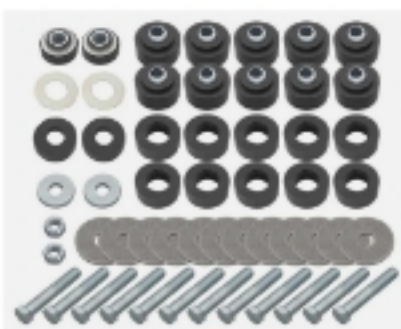

Image is for reference only. Actual part(s) will vary depending on application.

#	YEAR	DESCRIPTION	GM	MODEL	PART #
2	64	Master Body Hardware Set - 435pc	Chevelle		H-64AB
	64	Master Body Hardware Set - 456pcs	El Camino		H-64EB
	65	Master Body Hardware Set - 397pcs	Chevelle		H-65AB
	65	Master Body Hardware Set - 426pcs	El Camino		H-65EB
	66	Master Body Hardware Set - 444pcs	Chevelle		H-66AB
	66	Master Body Hardware Set - 469pcs	El Camino		H-66EB
	67	Master Body Hardware Set - 406pcs	Chevelle		H-67AB
	67	Master Body Hardware Set - 409pcs	El Camino		H-67EB
	68	Master Body Hardware Set - 449pcs	Chevelle		H-68AB
	68	Master Body Hardware Set - 444pcs	El Camino		H-68EB
	69	Master Body Hardware Set - 473pcs	Chevelle		H-69AB
	69	Master Body Hardware Set - 477pcs	El Camino		H-69EB
	70	Master Body Hardware Set - 408pcs	Chevelle		H-70AB
	70	Master Body Hardware Set - 444pcs	El Camino		H-70EB
	70	Master Body Hardware Set - 441pcs	Monte Carlo		H-70MB
	71-72	Master Body Hardware Set - 374pcs	Chevelle		H-71AB
	71-72	Master Body Hardware Set - 404pcs	El Camino		H-71EB
	71-72	Master Body Hardware Set - 439pcs	Monte Carlo		H-71MB

#	YEAR	DESCRIPTION	GM	MODEL	PART #
3	64-67	Body & Radiator Support Bushing Set - w/ Hardware - Hardtop or Sedan	Chevelle/El Camino		P-SB514K
	64-67	Body & Radiator Support Bushing Set - w/ Hardware - Convertible	Chevelle/Cutlass/GTO/Skylark		P-SB515K
	68-72	Body & Radiator Support Bushing Set - w/ Hardware - Hardtop or Sedan	Chevelle/El Camino/Monte Carlo		P-SB516K
	68-72	Body & Radiator Support Bushing Set - w/ Hardware - Convertible	Chevelle/Cutlass		P-SB517K
	70-72	Body & Radiator Support Bushing Set - w/ Hardware	Monte Carlo		P-SB614K
4	65-67	Body Bushing Supplement Set w/ Hardware - Big Block	All A-Body		P-SB518K
	68-72	Body Bushing Supplement Set w/ Hardware - Big Block	All A-Body		P-SB519K
5	68-69	Body Plug Kit - 6pcs	Chevelle		YW-039
6	64-81	Speed Nuts - 5/16" - 4pcs	All A-Body		K-K423
	64-81	Speed Nuts - 5/16" - 8pcs	All A-Body		K-K424
7	64-81	Speed Nut - 1/8"	All A-Body		K-11502547
	64-81	Speed Nut - 3/16"	All A-Body		K-11501047

VISIT US ONLINE FOR THE MOST UP-TO-DATE PRICING AND SELECTION